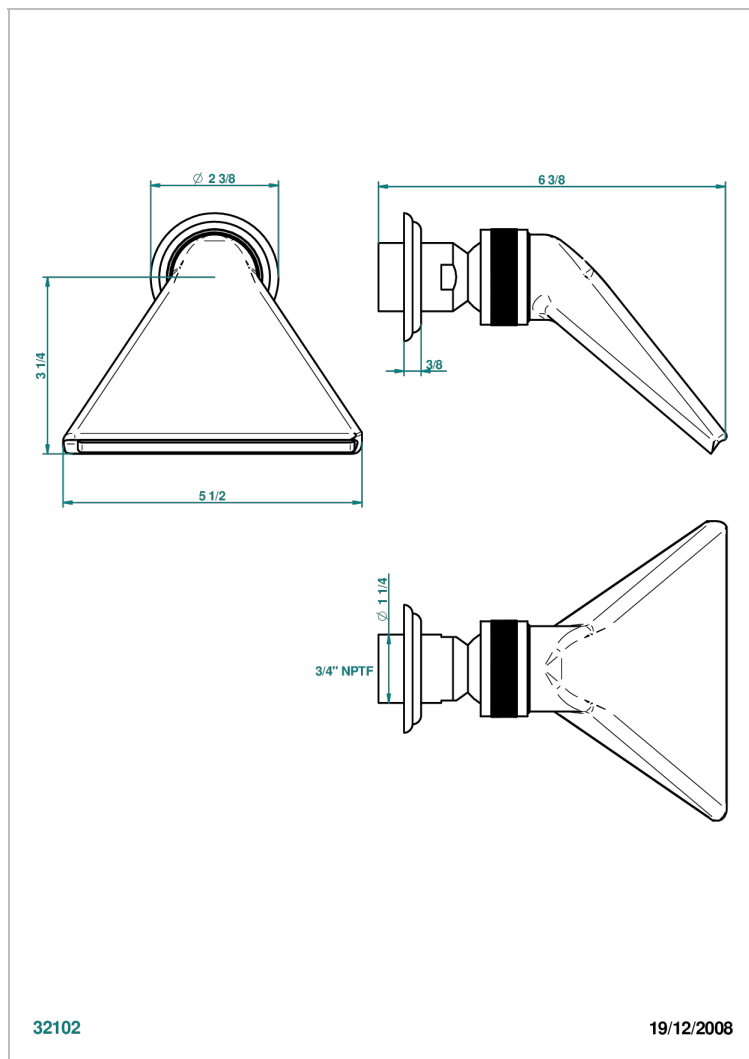

CHEVERNY JASPE ROJO

A1U-3640/US

Shower head, cast deluge with 3/4" connection

THG[®]
PARIS

32102

19/12/2008

CARACTERÍSTICAS

- Cheverny Jaspe Rojo
- Shower head, cast deluge with 3/4" connection