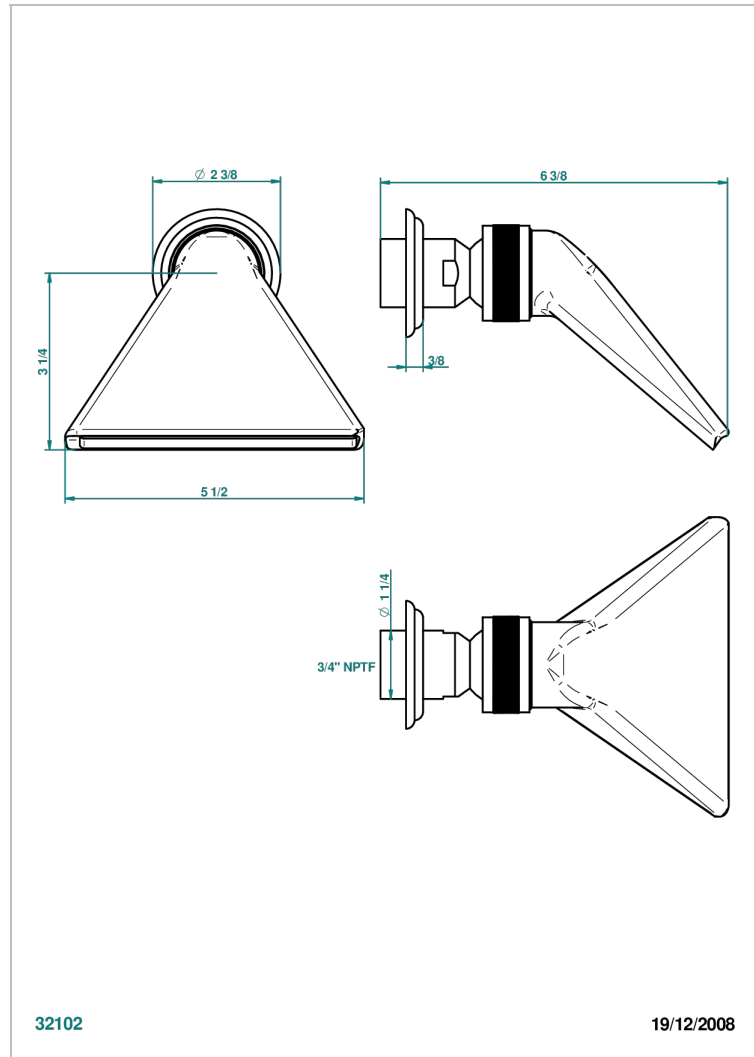

# CHEVERNY RED JASPER

A1U-3640/US

Shower head, cast deluge with 3/4" connection

## CHARACTERISTIC

- Cheverny red Jasper
- Shower head, cast deluge with 3/4" connection