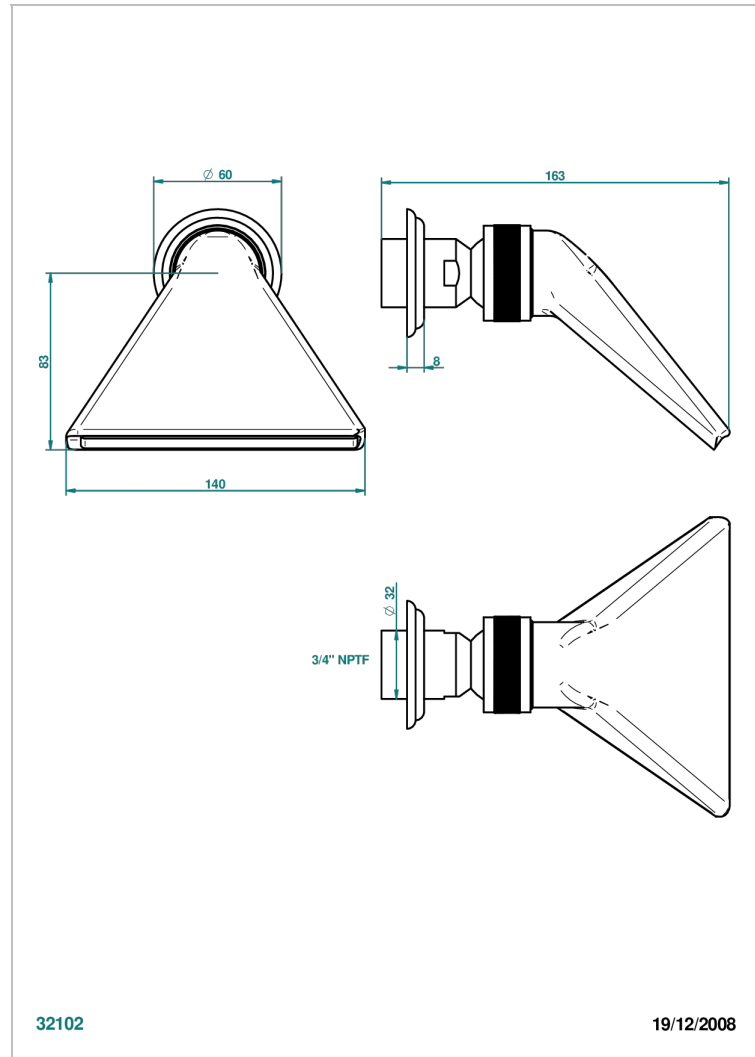

# CHEVERNY LAPIS LAZULI

A1T-3640/US

Shower head, cast deluge with 3/4" connection

THG<sup>®</sup>  
PARIS

## CARACTERÍSTICAS

- Cheverny Lapis Lazuli
- Shower head, cast deluge with 3/4" connection