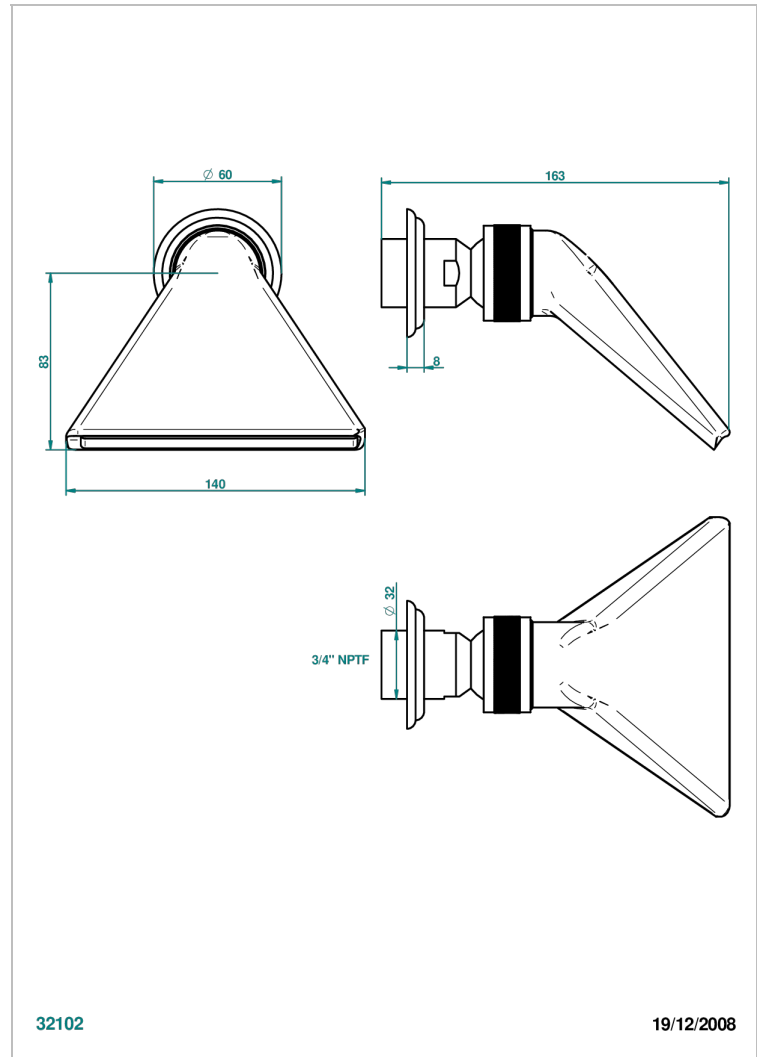

# CHEVERNY LAPIS LAZULI

A1T-3640/US

Shower head, cast deluge with 3/4" connection

THG<sup>®</sup>  
PARIS

## CHARACTERISTIC

- Cheverny Lapis Lazuli
- Shower head, cast deluge with 3/4" connection