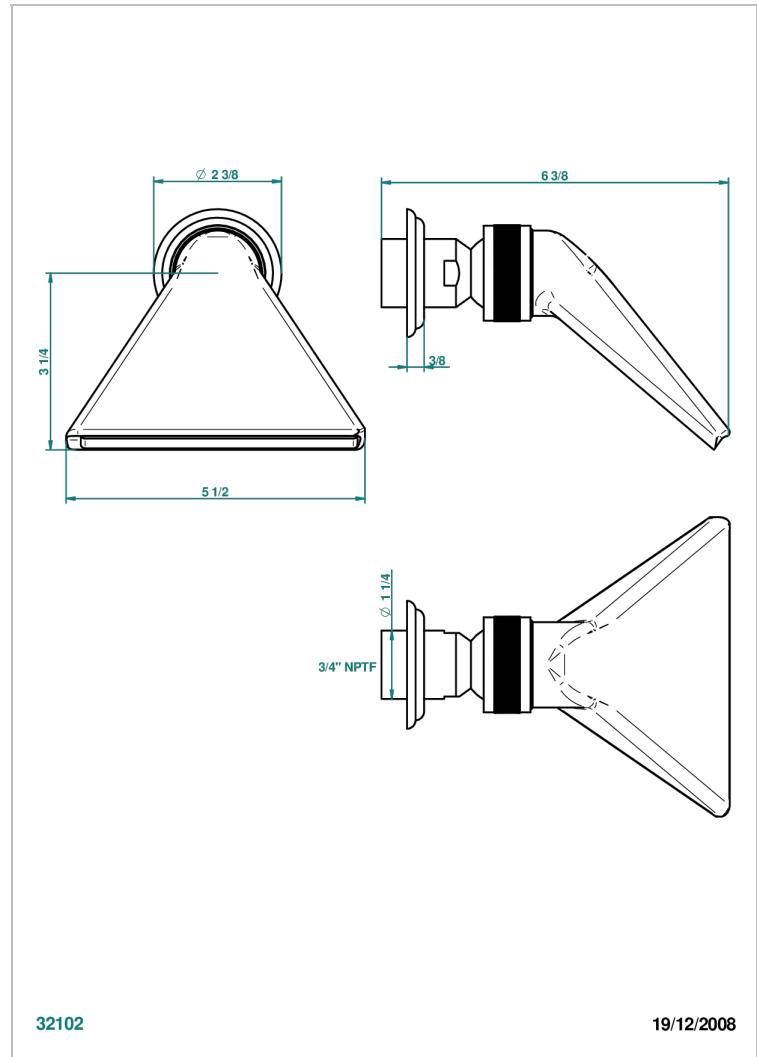

CHEVERNY LAPIS LAZULI

A1T-3640/US

Shower head, cast deluge with 3/4" connection

THG[®]
PARIS

CARACTERÍSTICAS

- Cheverny Lapis Lazuli
- Shower head, cast deluge with 3/4" connection

ACABADOS DISPONIBLES

Cerámica negra mate - D30
Cromo - A02
Cromo / dorado - G02
Cromo mate - C02
Dorado - F01
Dorado mate - F07