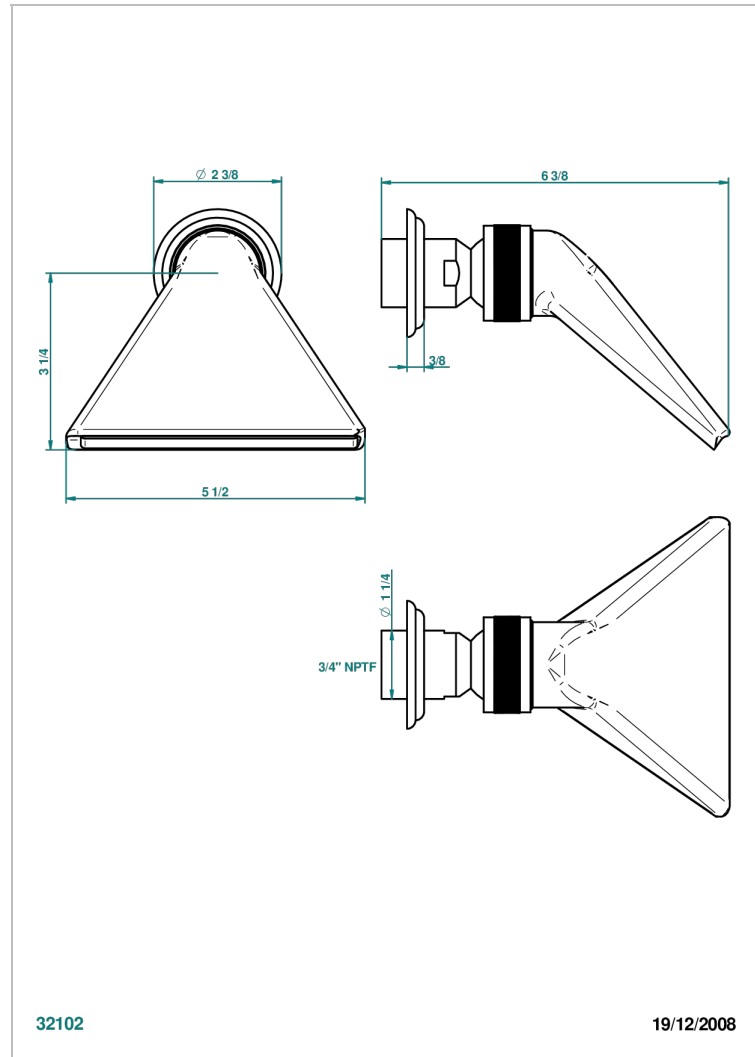

# CHEVERNY LAPIS LAZULI

A1T-3640/US

Shower head, cast deluge with 3/4" connection

THG<sup>®</sup>  
PARIS

## CHARACTERISTIC

- Cheverny Lapis Lazuli
- Shower head, cast deluge with 3/4" connection