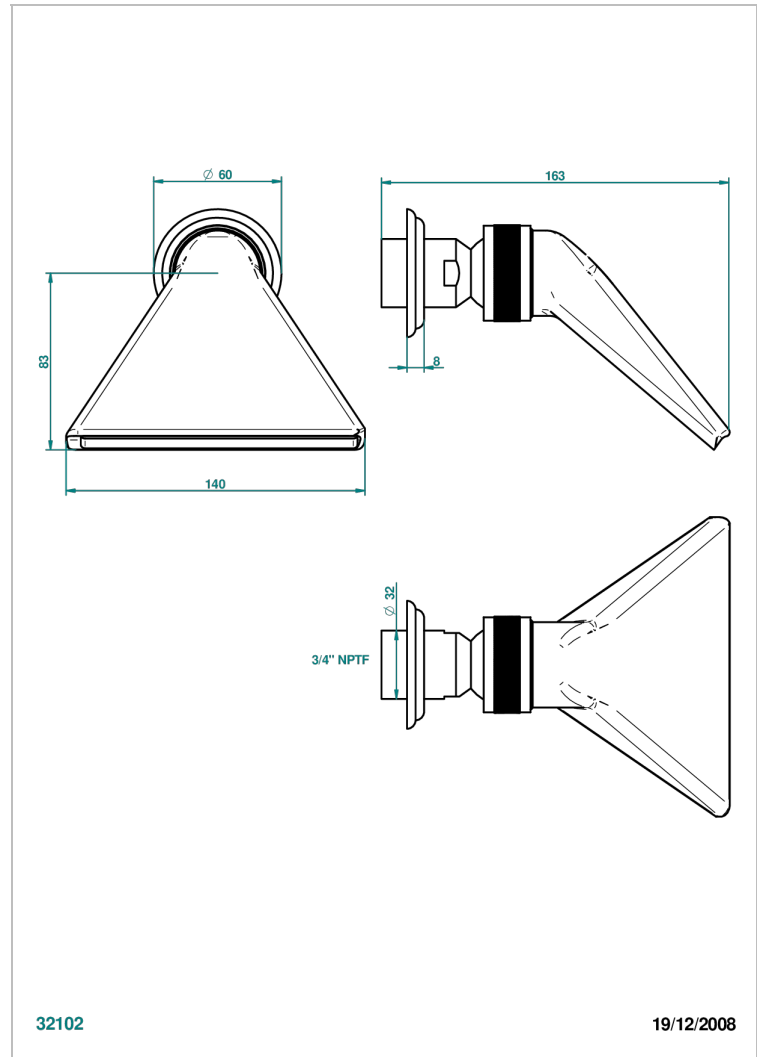

# AMBOISE BLACK ONYX

A1M-3640/US

Shower head, cast deluge with 3/4" connection

THG<sup>®</sup>  
PARIS

## CHARACTERISTIC

- Amboise Black Onyx
- Shower head, cast deluge with 3/4" connection