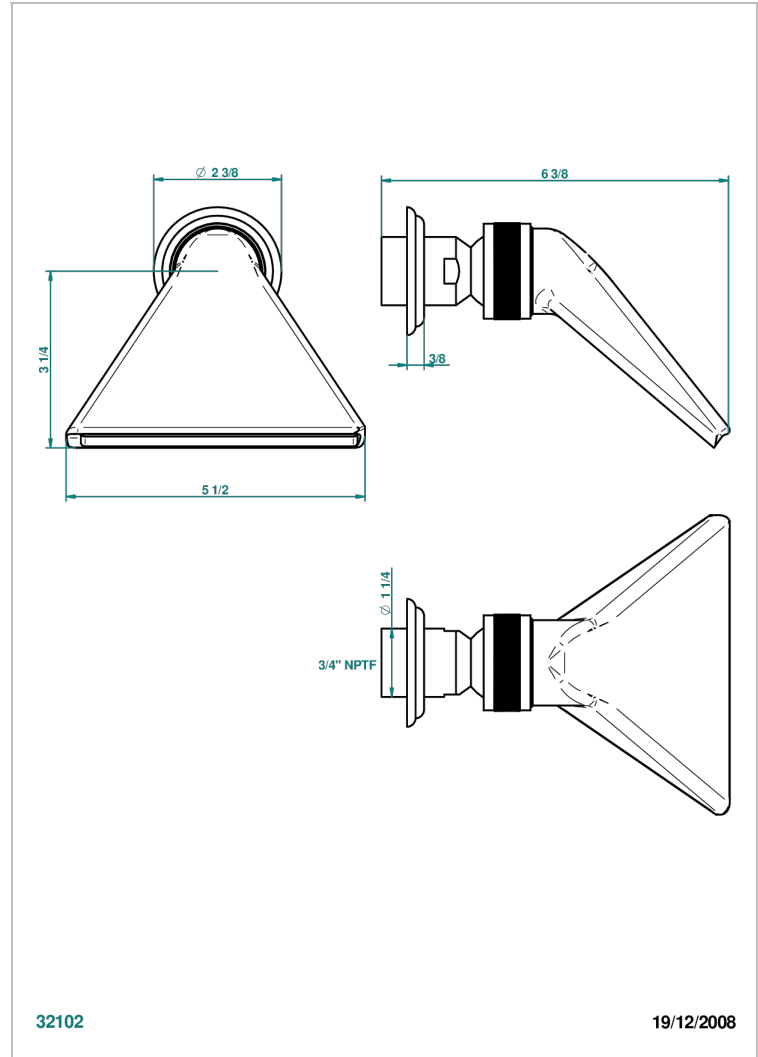

AMBOISE ONICE NEGRO

A1M-3640/US

Shower head, cast deluge with 3/4" connection

THG[®]
PARIS

CARACTERÍSTICAS

- Amboise Onice Negro
- Shower head, cast deluge with 3/4" connection

ACABADOS DISPONIBLES

Cerámica negra mate - D30
Cromo - A02
Cromo / dorado - G02
Cromo mate - C02
Dorado - F01
Dorado mate - F07