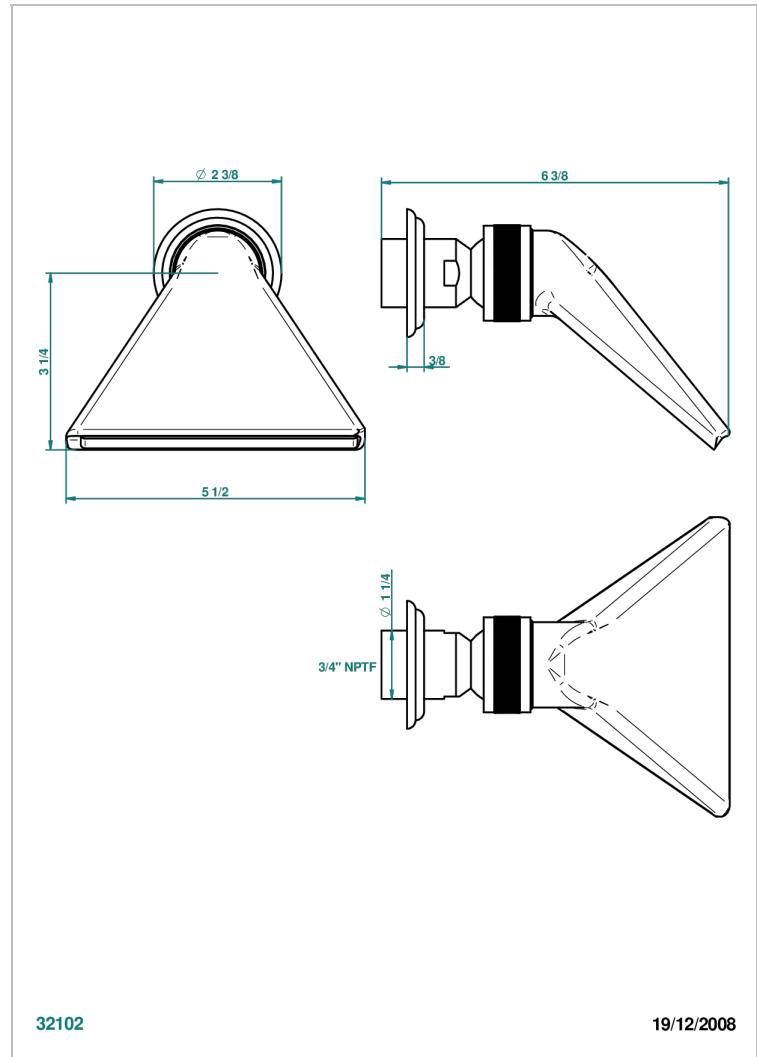

AMBOISE BLACK ONYX

A1M-3640/US

Shower head, cast deluge with 3/4" connection

THG[®]
PARIS

CHARACTERISTIC

- Amboise Black Onyx
- Shower head, cast deluge with 3/4" connection

AVAILABLE FINITIONS

Black ceram - D30
Blush PVD - H62
Brass color PVD - H49
Brown bronze color PVD - F33
Chrome polished - A02
Chrome polished / gold polished - G02