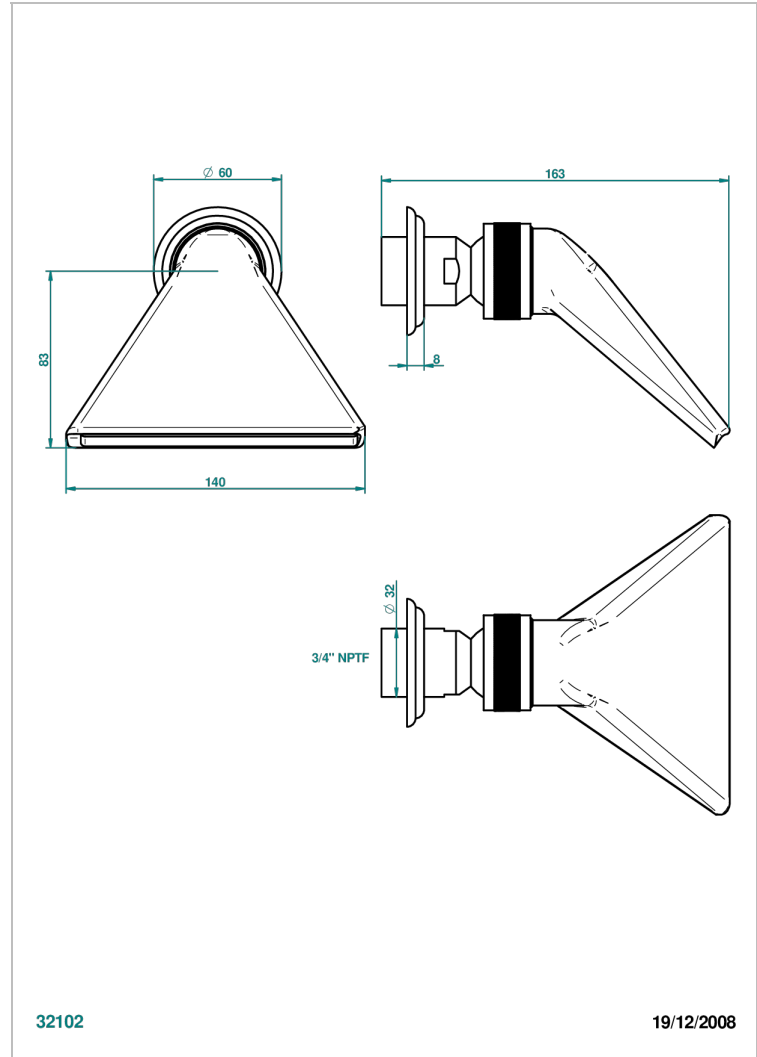

# AMBOISE JASPE ROJO

A1L-3640/US

Shower head, cast deluge with 3/4" connection

THG<sup>®</sup>  
PARIS

## CARACTERÍSTICAS

- Amboise Jasper Rojo
- Shower head, cast deluge with 3/4" connection