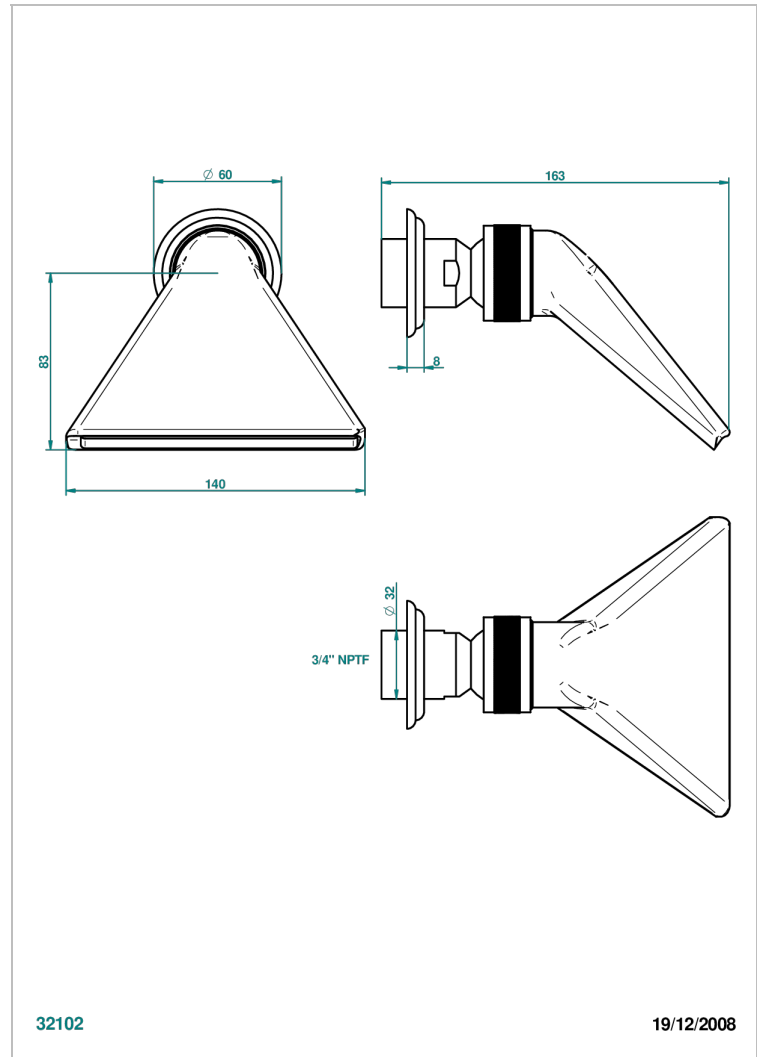

AMBOISE RED JASPER

A1L-3640/US

Shower head, cast deluge with 3/4" connection

CHARACTERISTIC

- Amboise Red Jasper
- Shower head, cast deluge with 3/4" connection

AVAILABLE FINITIONS

Black ceram - D30
Blush PVD - H62
Brass color PVD - H49
Brown bronze color PVD - F33
Chrome polished - A02
Chrome polished / gold polished - G02