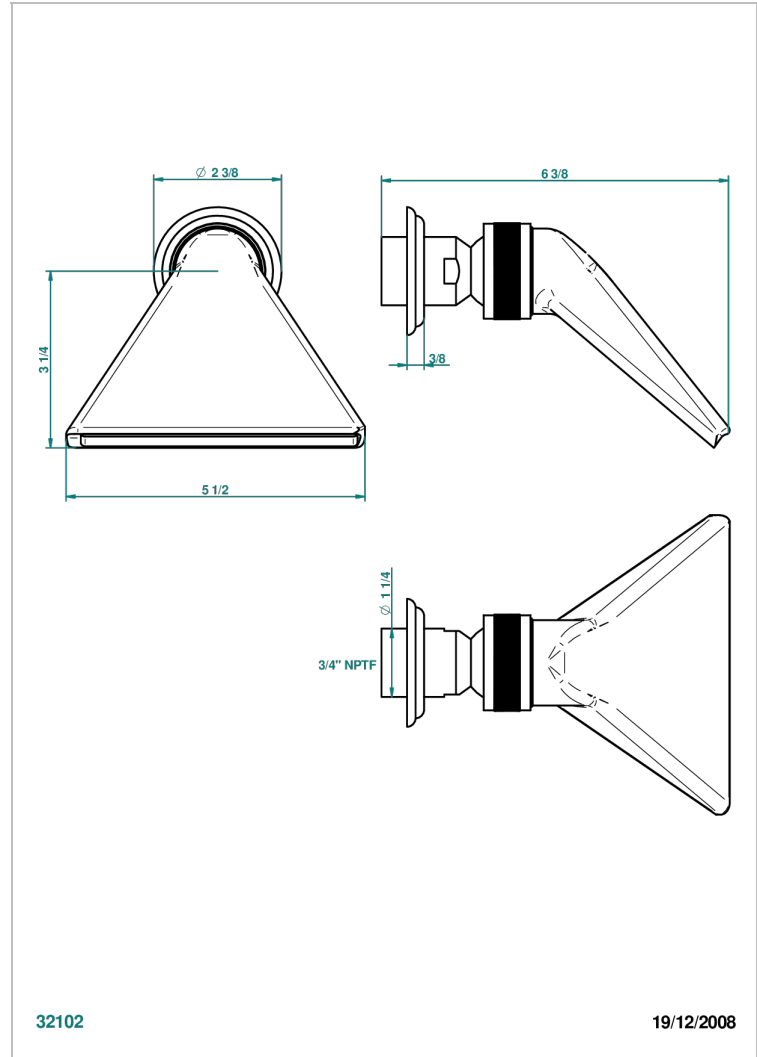

AMBOISE JASPE ROJO

A1L-3640/US

Shower head, cast deluge with 3/4" connection

THG[®]
PARIS

32102

19/12/2008

CARACTERÍSTICAS

- Amboise Jaspe Rojo
- Shower head, cast deluge with 3/4" connection