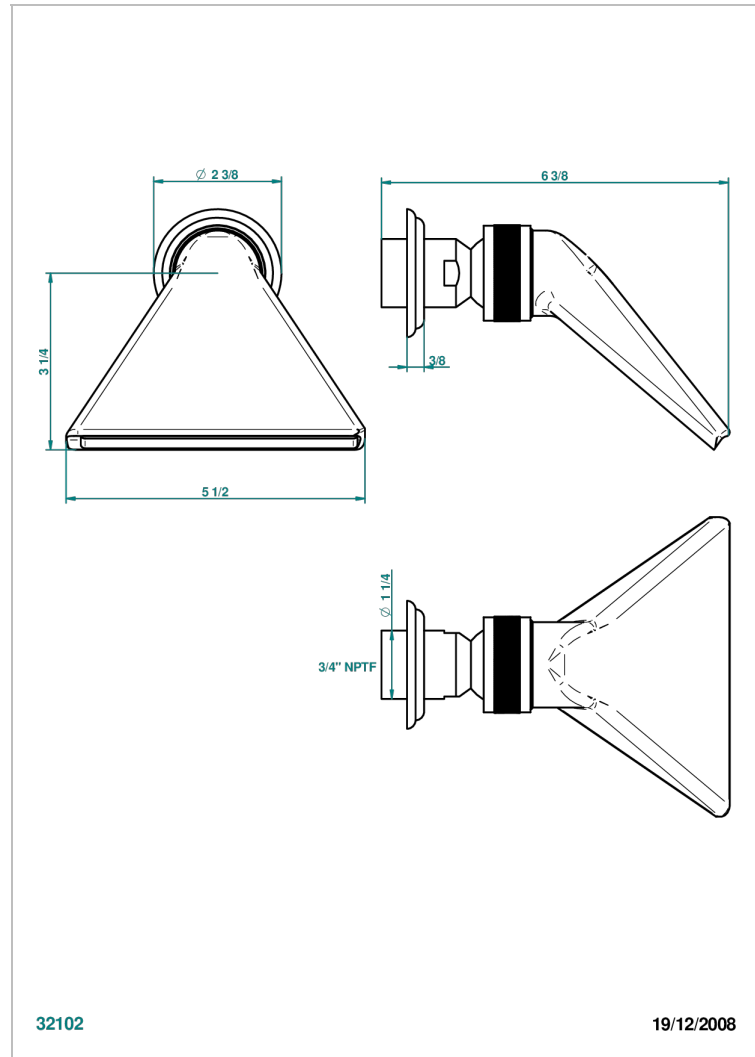

AMBOISE RED JASPER

A1L-3640/US

Shower head, cast deluge with 3/4" connection

CHARACTERISTIC

- Amboise Red Jasper
- Shower head, cast deluge with 3/4" connection

AVAILABLE FINITIONS

Black ceram - D30
Blush PVD - H62
Brass color PVD - H49
Brown bronze color PVD - F33
Chrome polished - A02
Chrome polished / gold polished - G02