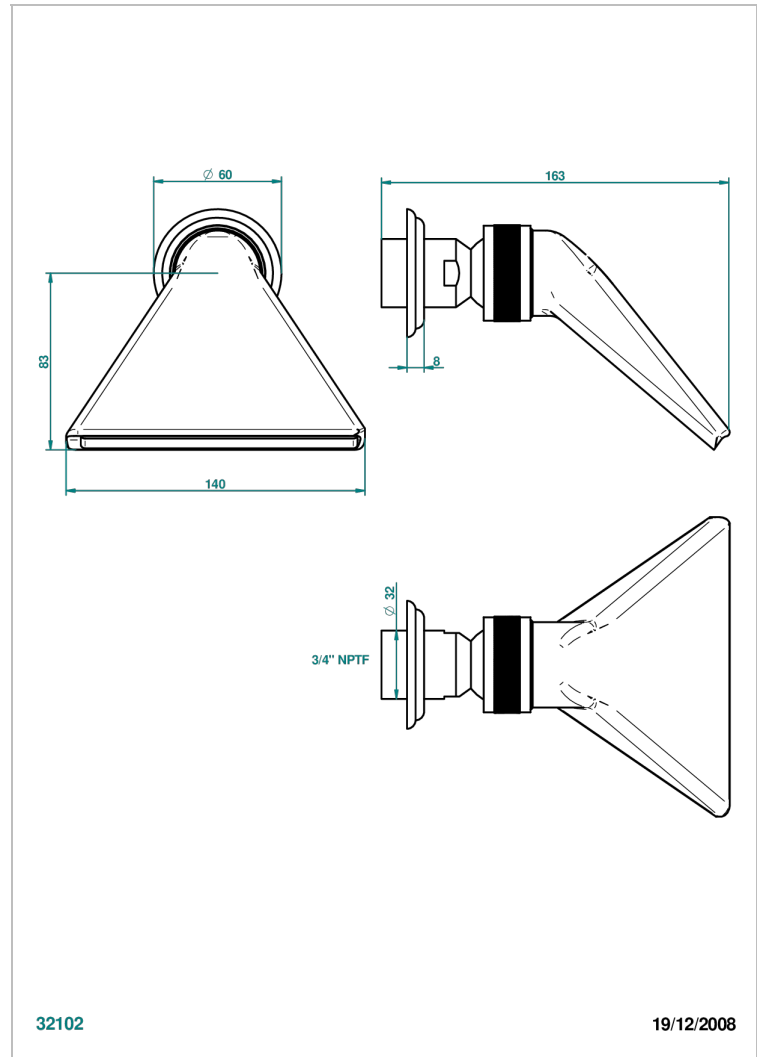

AMBOISE LAPIS LAZULI

A1K-3640/US

Shower head, cast deluge with 3/4" connection

THG[®]
PARIS

CARACTERÍSTICAS

- Amboise Lapis Lazuli
- Shower head, cast deluge with 3/4" connection

ACABADOS DISPONIBLES

Cerámica negra mate - D30
Cromo - A02
Cromo / dorado - G02
Cromo mate - C02
Dorado - F01
Dorado mate - F07