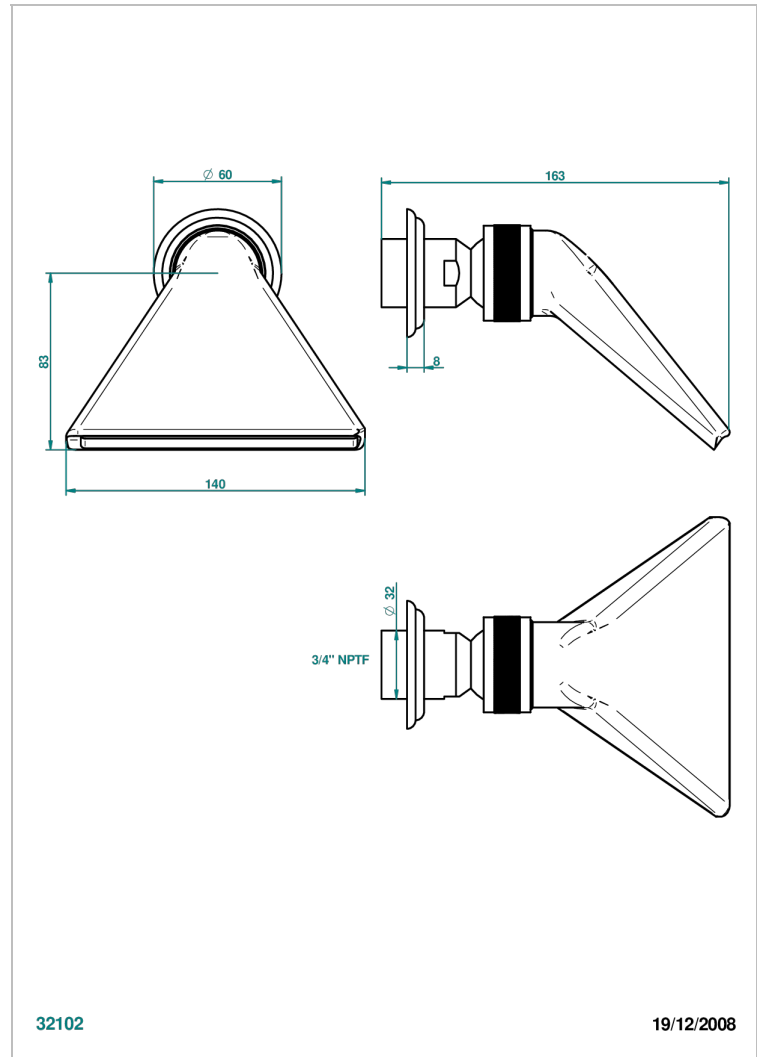

AMBOISE LAPIS LAZULI

A1K-3640/US

Shower head, cast deluge with 3/4" connection

THG[®]
PARIS

CHARACTERISTIC

- Amboise Lapis Lazuli
- Shower head, cast deluge with 3/4" connection

AVAILABLE FINITIONS

Black ceram - D30
Blush PVD - H62
Brass color PVD - H49
Brown bronze color PVD - F33
Chrome polished - A02
Chrome polished / gold polished - G02