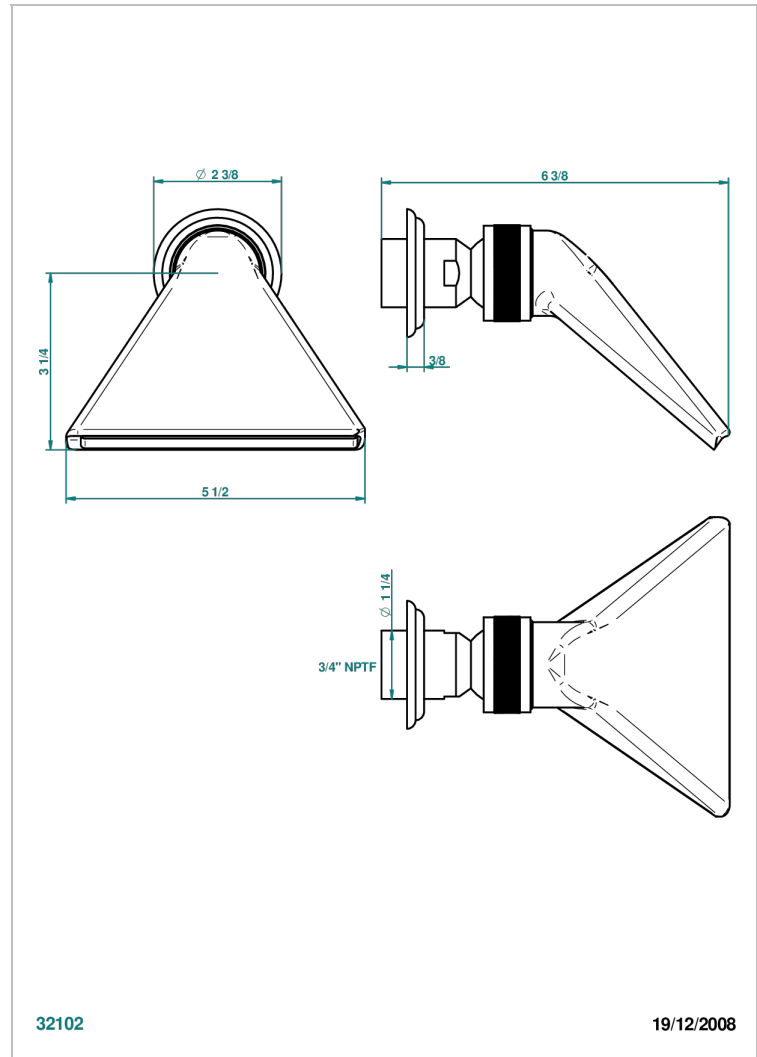

AMBOISE LAPIS LAZULI

A1K-3640/US

Shower head, cast deluge with 3/4" connection

THG[®]
PARIS

CARACTERÍSTICAS

- Amboise Lapis Lazuli
- Shower head, cast deluge with 3/4" connection

ACABADOS DISPONIBLES

Cerámica negra mate - D30
Cromo - A02
Cromo / dorado - G02
Cromo mate - C02
Dorado - F01
Dorado mate - F07