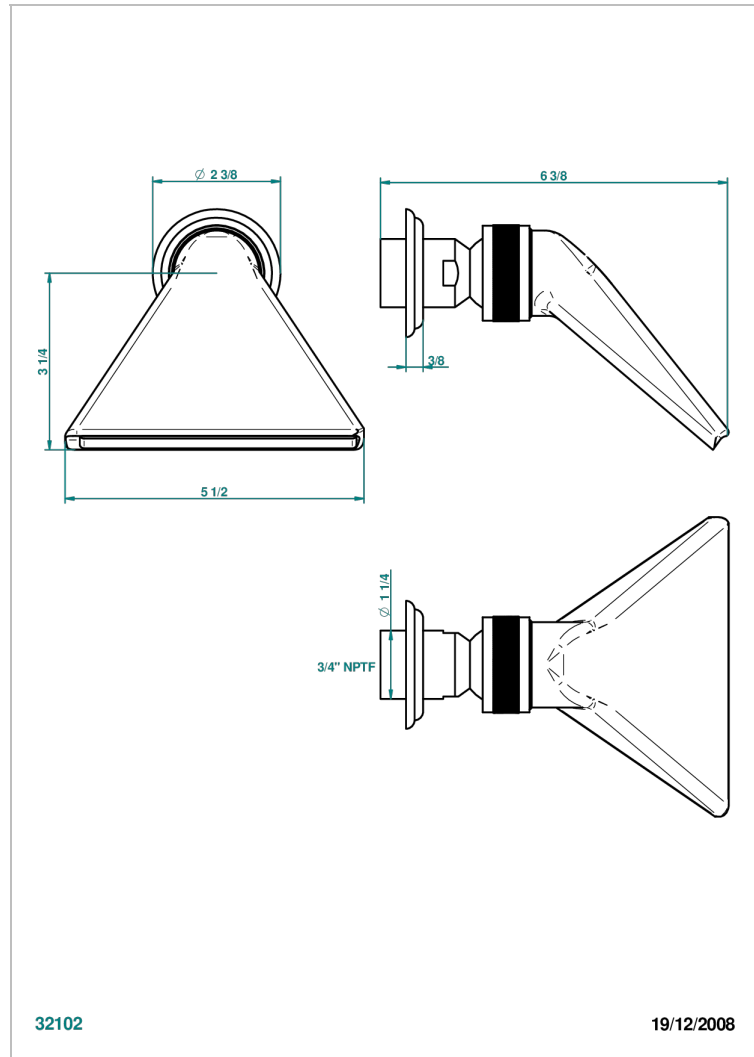

AMBOISE LAPIS LAZULI

A1K-3640/US

Shower head, cast deluge with 3/4" connection

CHARACTERISTIC

- Amboise Lapis Lazuli
- Shower head, cast deluge with 3/4" connection

AVAILABLE FINITIONS

Black ceram - D30
Blush PVD - H62
Brass color PVD - H49
Brown bronze color PVD - F33
Chrome polished - A02
Chrome polished / gold polished - G02