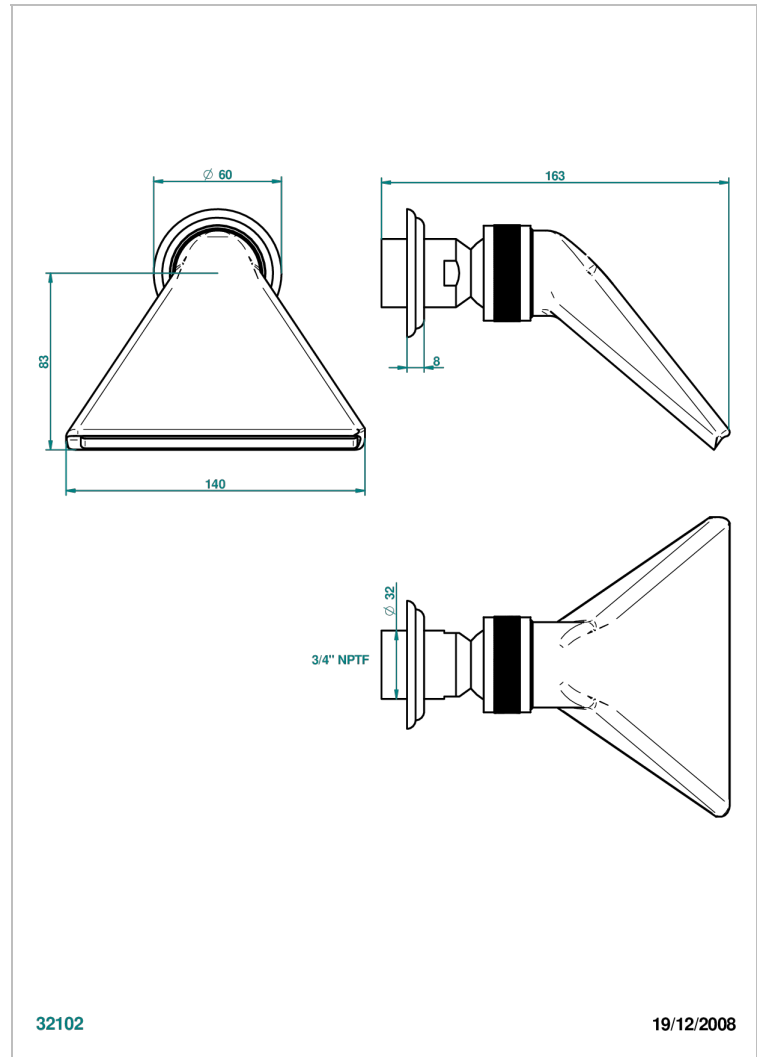

AMBOISE MALAQUITA

A1J-3640/US

Shower head, cast deluge with 3/4" connection

THG[®]
PARIS

CARACTERÍSTICAS

- Amboise Malaquita
- Shower head, cast deluge with 3/4" connection

ACABADOS DISPONIBLES

Cerámica negra mate - D30
Cromo - A02
Cromo / dorado - G02
Cromo mate - C02
Dorado - F01
Dorado mate - F07