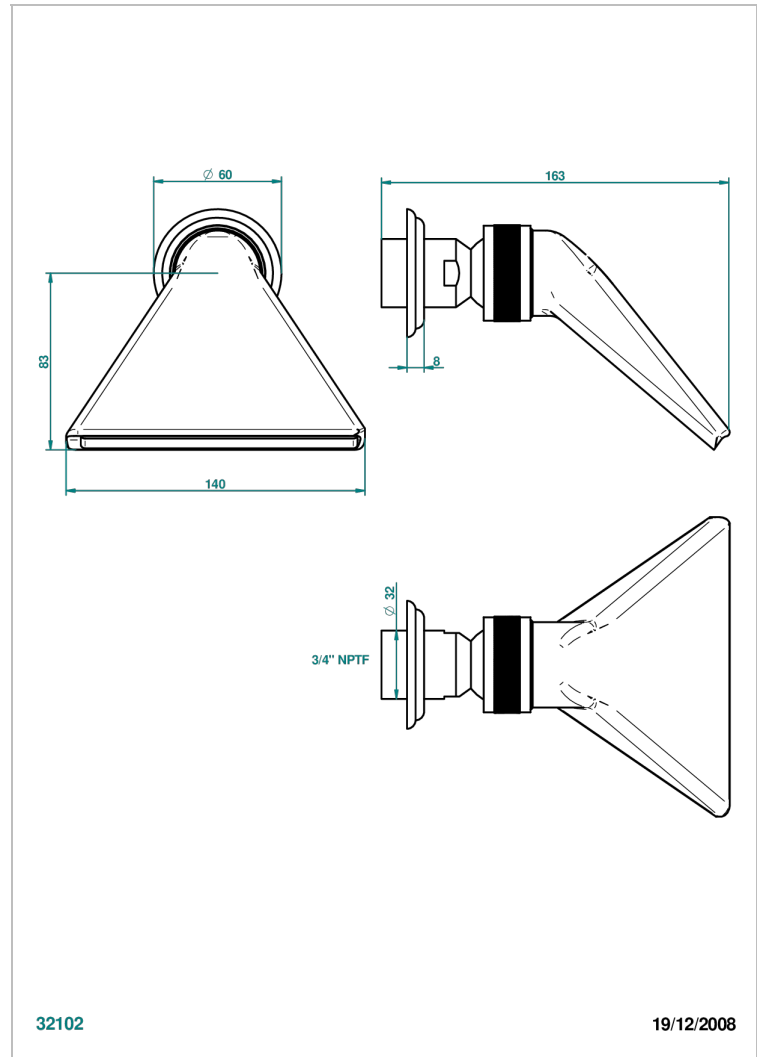

AMBOISE MALACHITE

A1J-3640/US

Shower head, cast deluge with 3/4" connection

THG[®]
PARIS

CHARACTERISTIC

- Amboise Malachite
- Shower head, cast deluge with 3/4" connection

AVAILABLE FINITIONS

Black ceram - D30
Blush PVD - H62
Brass color PVD - H49
Brown bronze color PVD - F33
Chrome polished - A02
Chrome polished / gold polished - G02