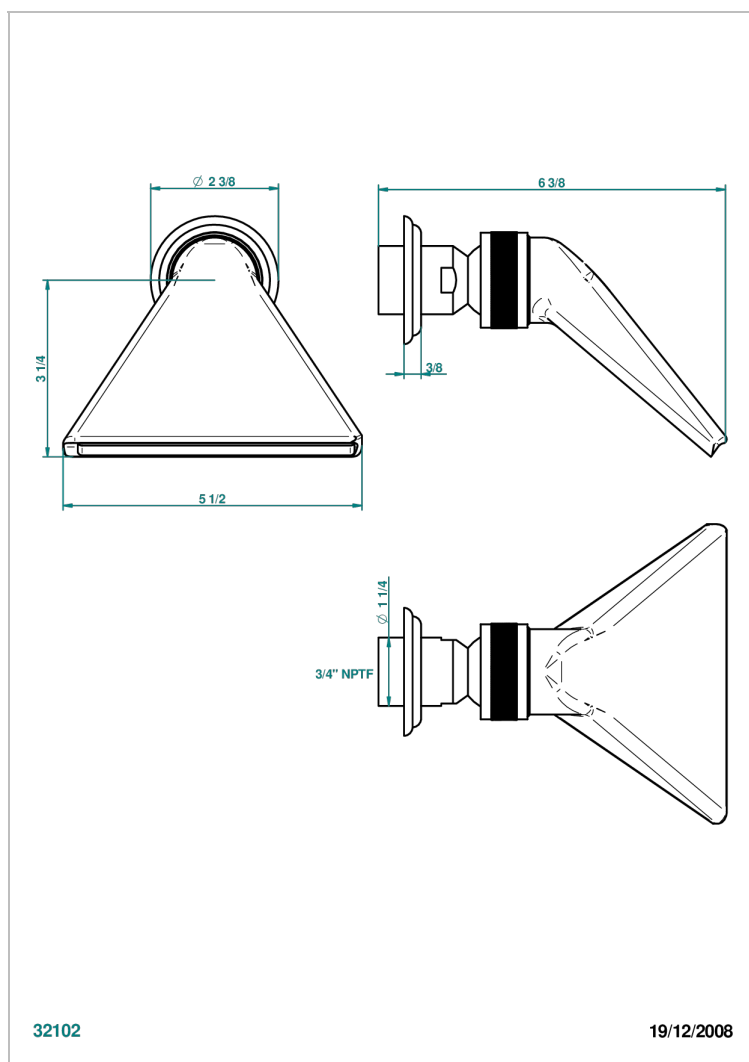

AMBOISE MALAQUITA

A1J-3640/US

Shower head, cast deluge with 3/4" connection

THG[®]
PARIS

CARACTERÍSTICAS

- Amboise Malaquita
- Shower head, cast deluge with 3/4" connection

ACABADOS DISPONIBLES

Cerámica negra mate - D30
Cromo - A02
Cromo / dorado - G02
Cromo mate - C02
Dorado - F01
Dorado mate - F07