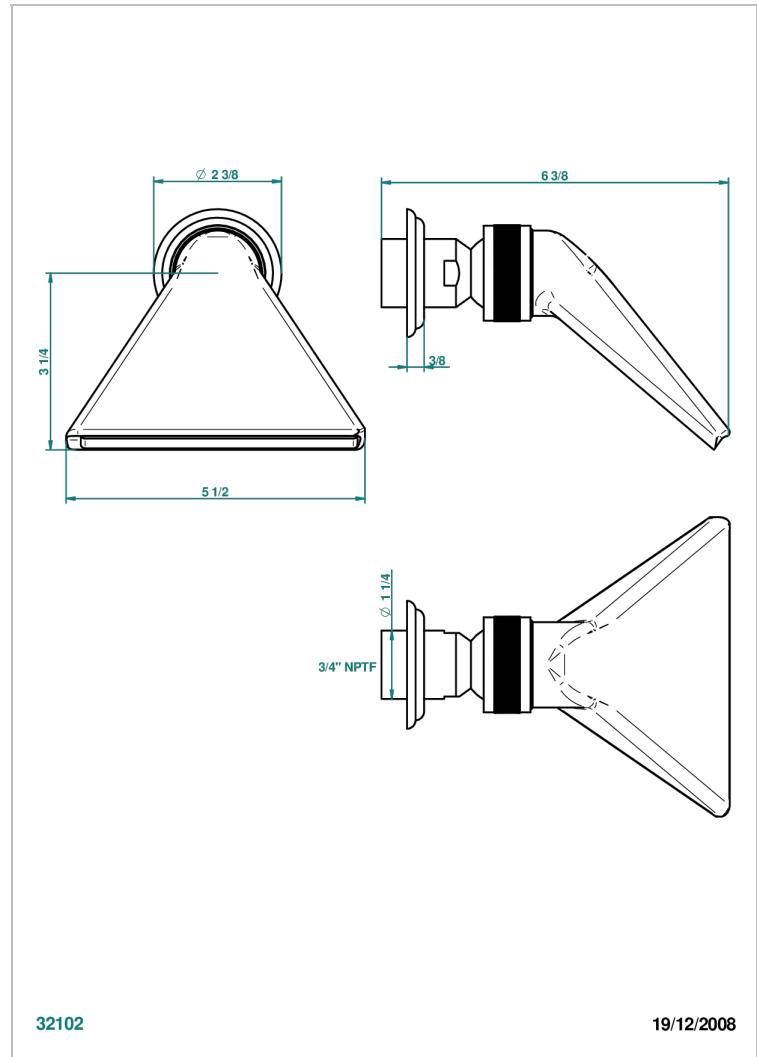

AMBOISE MALACHITE

A1J-3640/US

Shower head, cast deluge with 3/4" connection

CHARACTERISTIC

- Amboise Malachite
- Shower head, cast deluge with 3/4" connection

AVAILABLE FINITIONS

Black ceram - D30
Blush PVD - H62
Brass color PVD - H49
Brown bronze color PVD - F33
Chrome polished - A02
Chrome polished / gold polished - G02