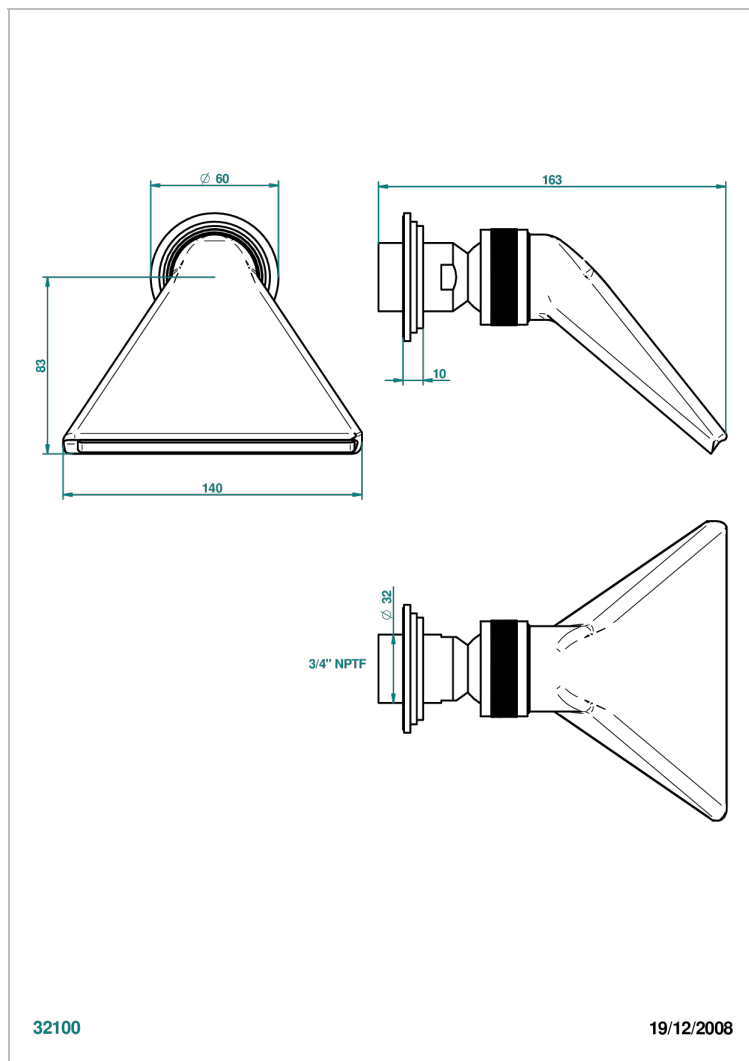

FAUBOURG METAL WITH LEVER HANDLES

G2U-3640/US

Shower head, cast deluge with 3/4" connection

THG[®]
PARIS

CHARACTERISTIC

- Faubourg Metal with lever handles
- Shower head, cast deluge with 3/4" connection

AVAILABLE FINITIONS