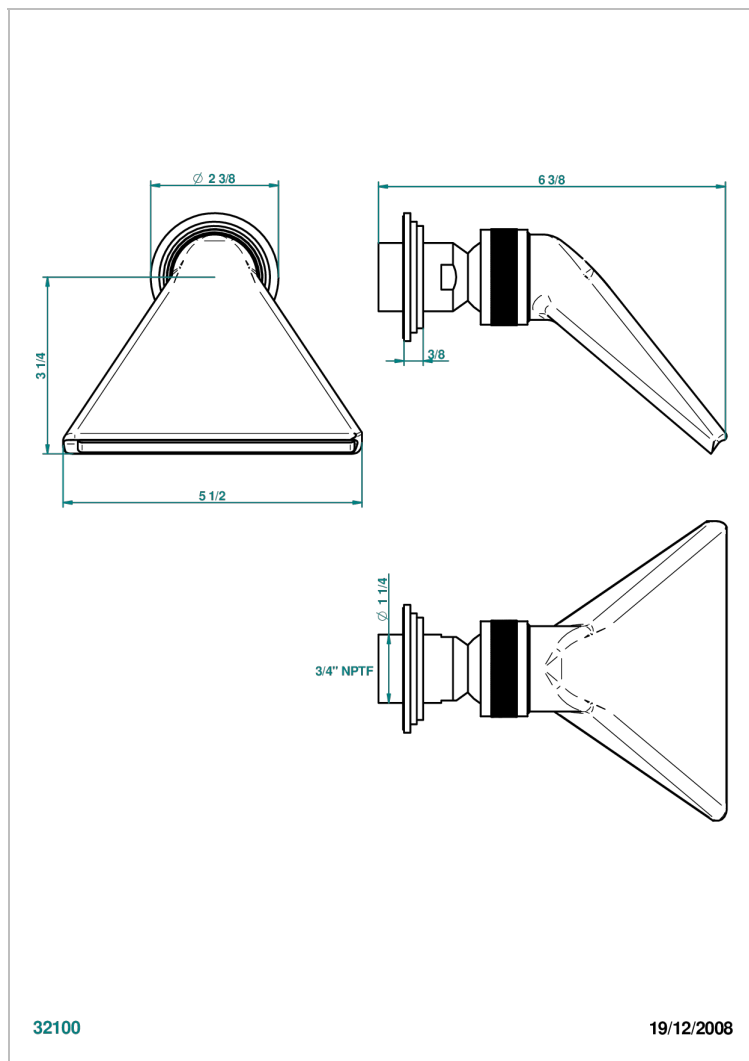

FAUBOURG METAL WITH LEVER HANDLES

G2U-3640/US

Shower head, cast deluge with 3/4" connection

CHARACTERISTIC

- Faubourg Metal with lever handles
- Shower head, cast deluge with 3/4" connection

AVAILABLE FINITIONS