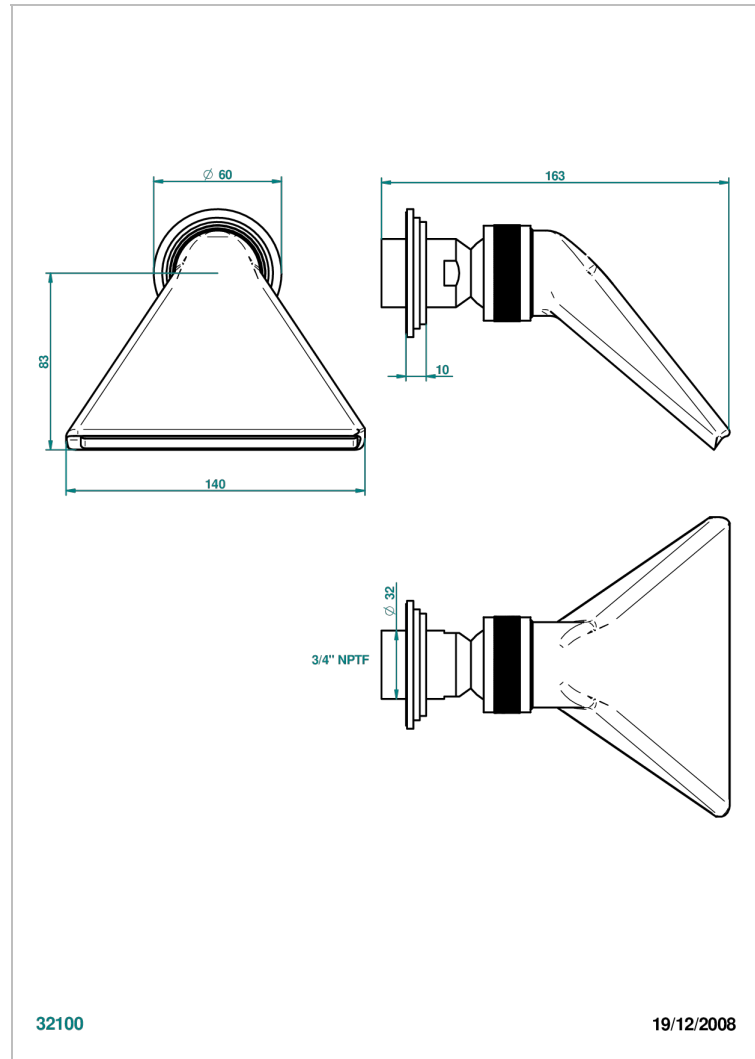

# FRIVOLE WITH LEVER HANDLES

G2S-3640/US

Shower head, cast deluge with 3/4" connection

THG<sup>®</sup>  
PARIS

## CHARACTERISTIC

- Frivole with lever handles
- Shower head, cast deluge with 3/4" connection