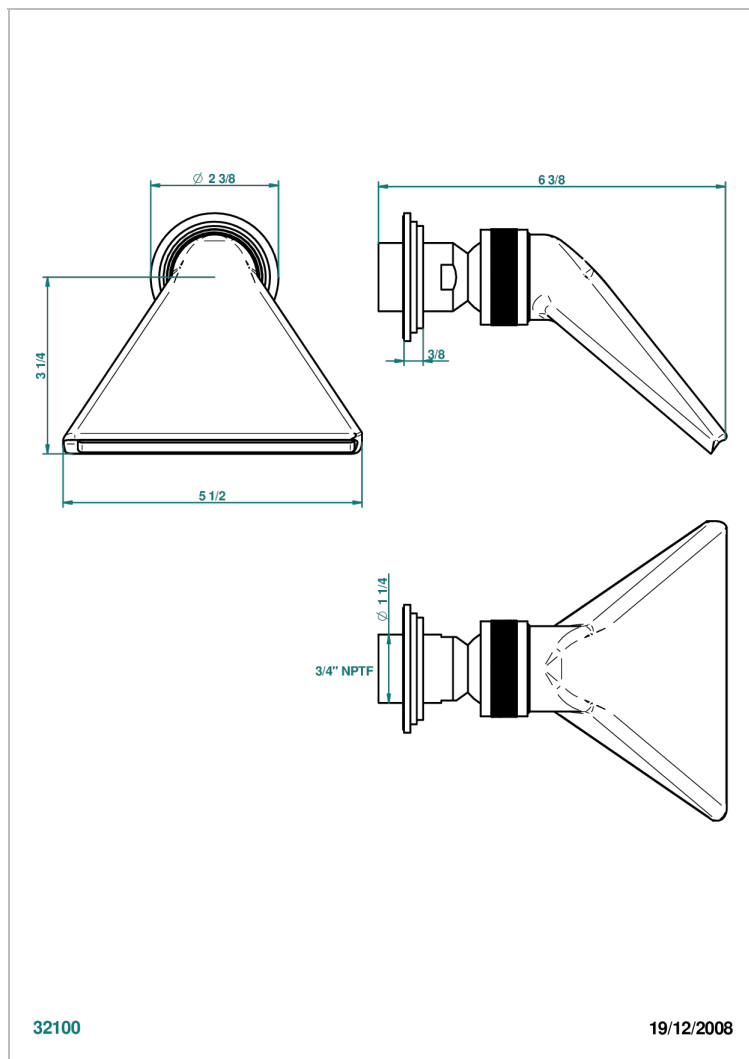

# FRIVOLE WITH LEVER HANDLES

G2S-3640/US

Shower head, cast deluge with 3/4" connection

THG<sup>®</sup>  
PARIS

## CHARACTERISTIC

- Frivole with lever handles
- Shower head, cast deluge with 3/4" connection