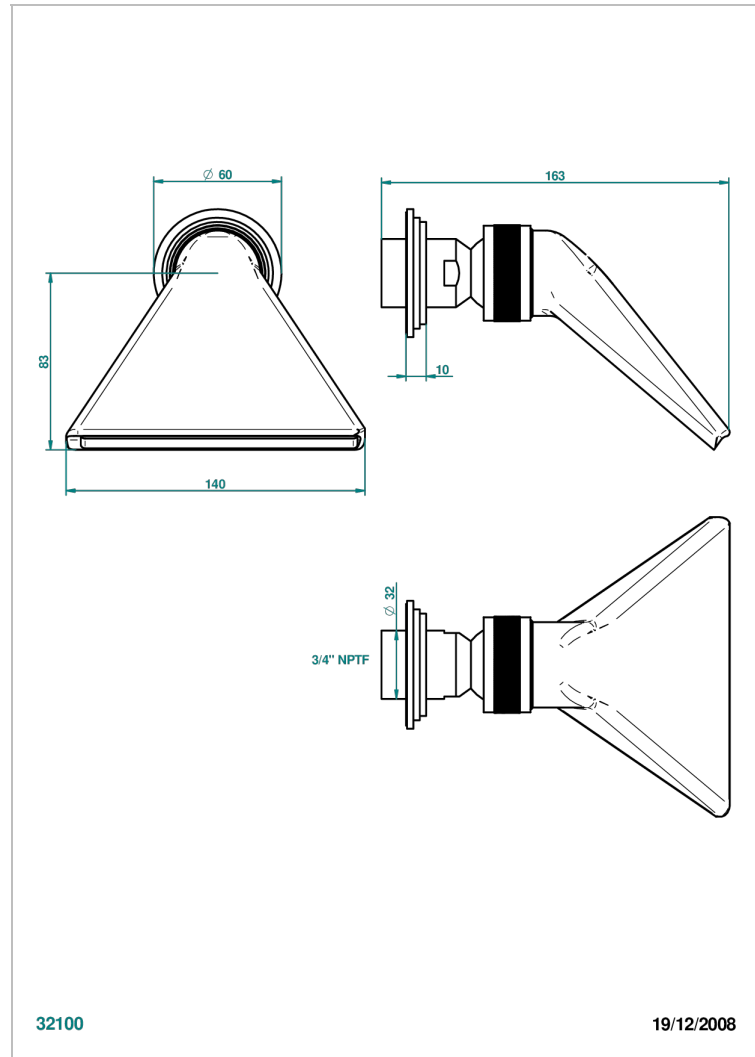

# FRIVOLE

G2R-3640/US

Shower head, cast deluge with 3/4" connection

## CHARACTERISTIC

- Frivole
- Shower head, cast deluge with 3/4" connection