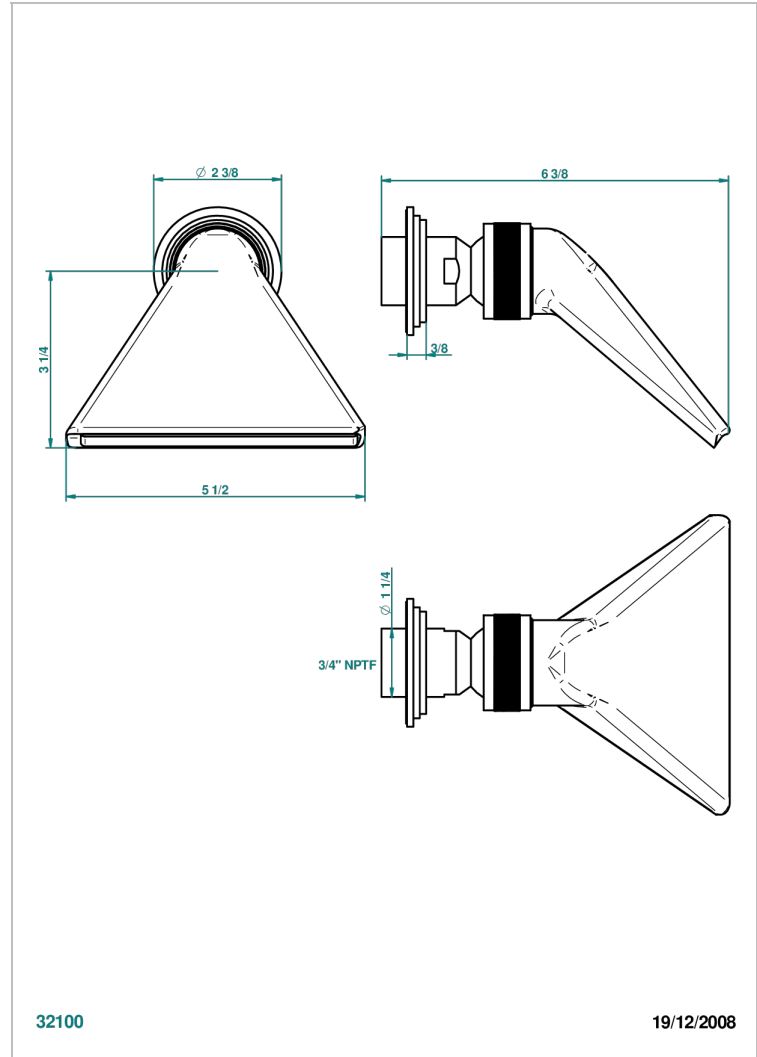

FRIVOLE

G2R-3640/US

Shower head, cast deluge with 3/4" connection

CHARACTERISTIC

- Frivole
- Shower head, cast deluge with 3/4" connection

AVAILABLE FINITIONS

Black ceram - D30
Blush PVD - H62
Brass color PVD - H49
Brown bronze color PVD - F33
Chrome polished - A02
Chrome polished / gold polished - G02