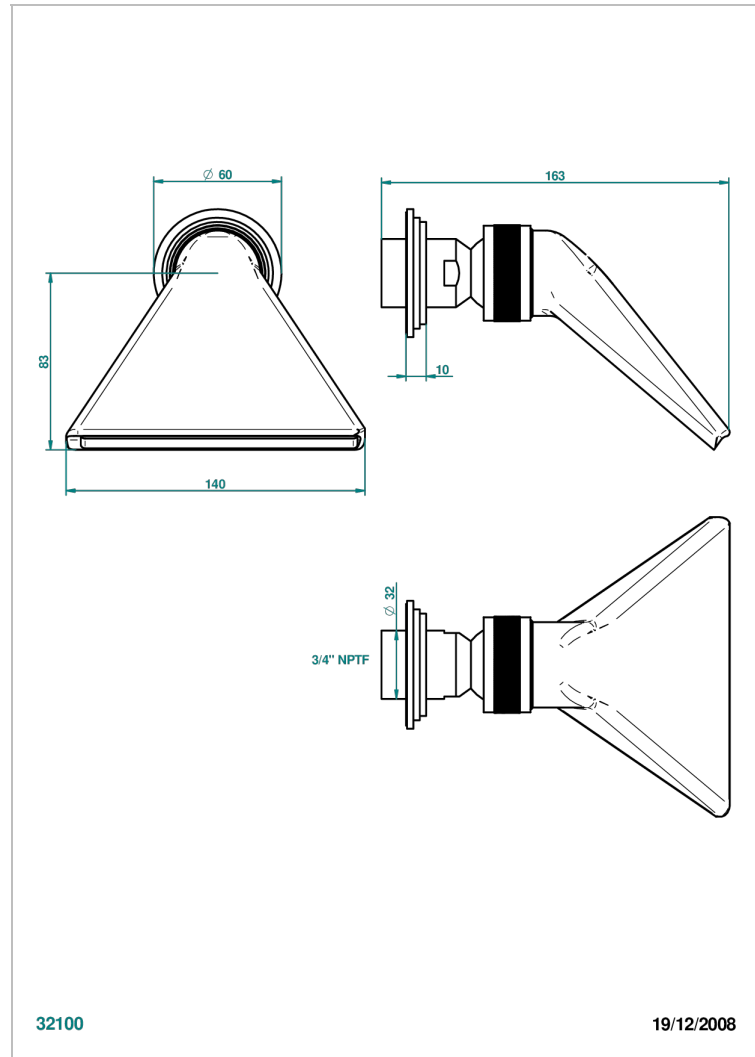

FROUFROU WITH LEVER HANDLES

G2P-3640/US

Shower head, cast deluge with 3/4" connection

THG[®]
PARIS

CHARACTERISTIC

- Froufrou with lever handles
- Shower head, cast deluge with 3/4" connection

AVAILABLE FINITIONS