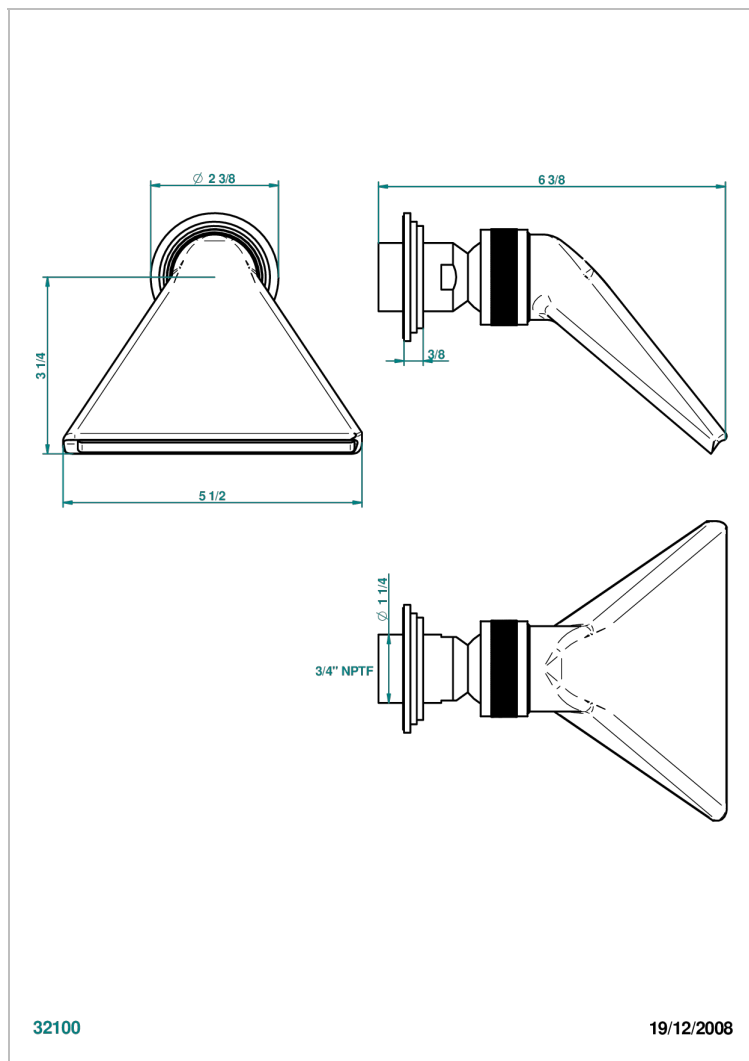

FROUFROU WITH LEVER HANDLES

G2P-3640/US

Shower head, cast deluge with 3/4" connection

CHARACTERISTIC

- Froufrou with lever handles
- Shower head, cast deluge with 3/4" connection

AVAILABLE FINITIONS

Black ceram - D30
Blush PVD - H62
Brass color PVD - H49
Brown bronze color PVD - F33
Chrome polished - A02
Chrome polished / gold polished - G02