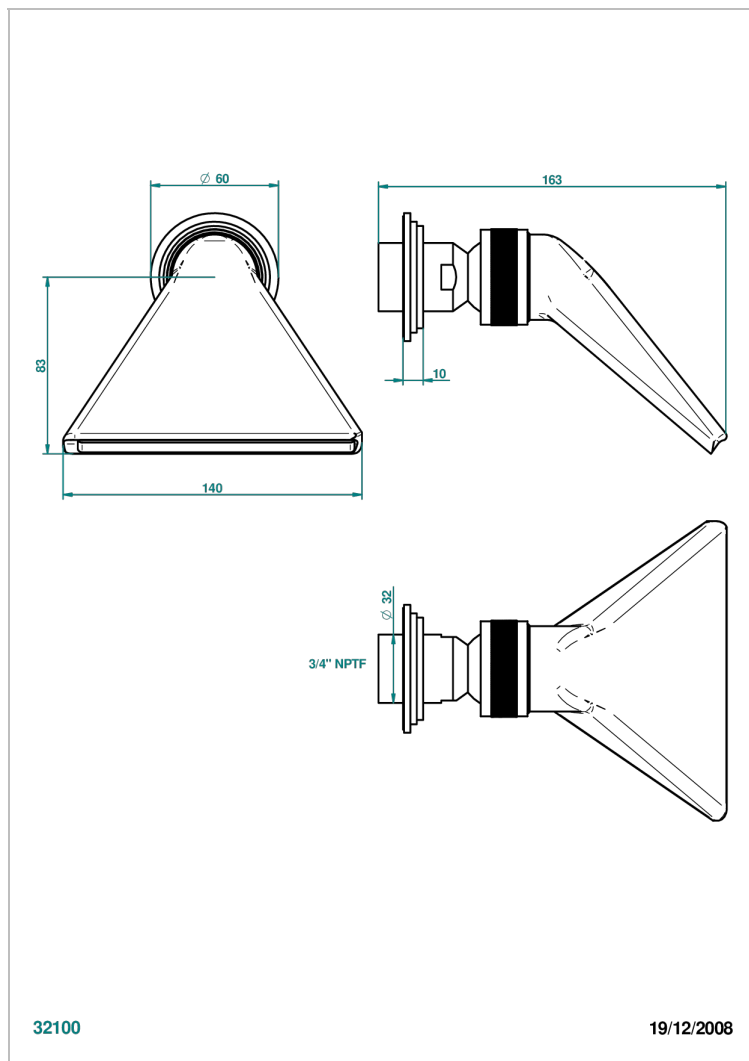

FAUBOURG BLACK PORCELAIN WITH LEVER HANDLES

G2M-3640/US

Shower head, cast deluge with 3/4" connection

32100

19/12/2008

CHARACTERISTIC

- Faubourg Black Porcelain with lever handles
- Shower head, cast deluge with 3/4" connection