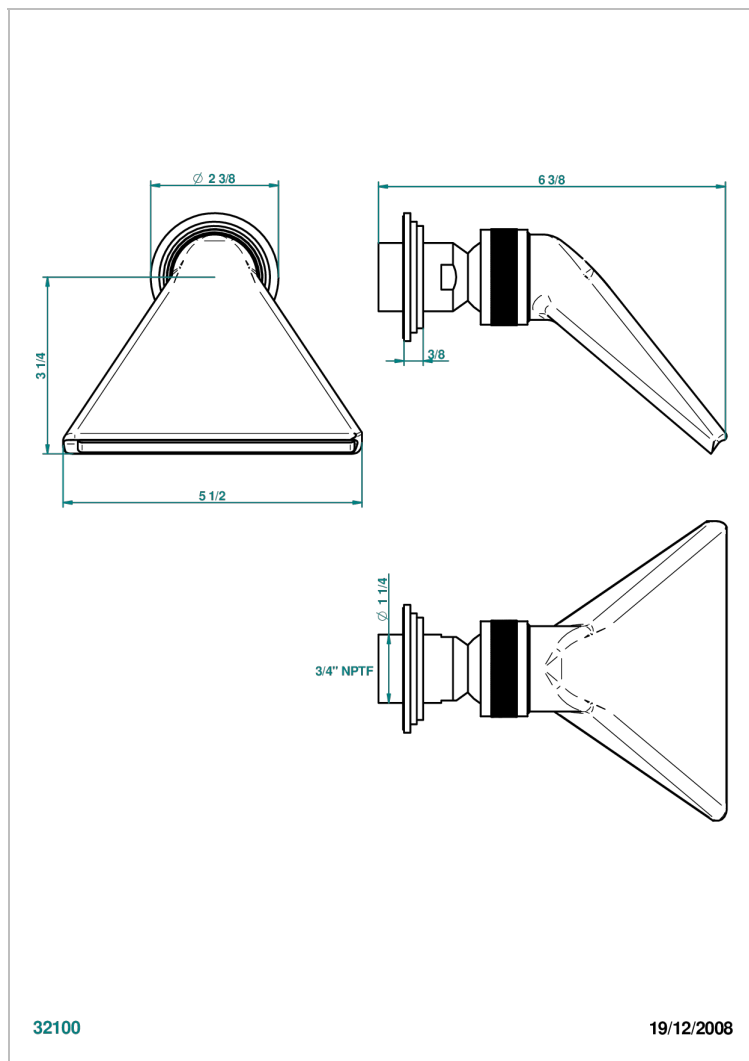

# FAUBOURG BLACK PORCELAIN WITH LEVER HANDLES

G2M-3640/US

Shower head, cast deluge with 3/4" connection

## CHARACTERISTIC

- Faubourg Black Porcelain with lever handles
- Shower head, cast deluge with 3/4" connection