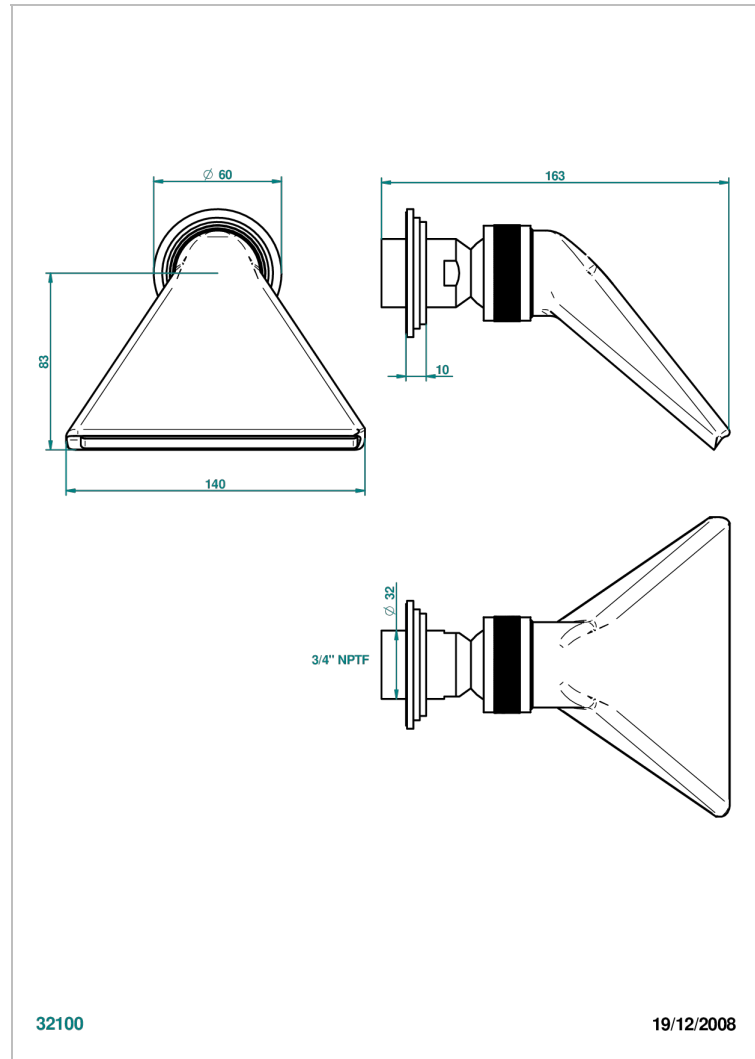

# FAUBOURG BLACK PORCELAIN

G2L-3640/US

Shower head, cast deluge with 3/4" connection

THG<sup>®</sup>  
PARIS

## CHARACTERISTIC

- Faubourg Black Porcelain
- Shower head, cast deluge with 3/4" connection