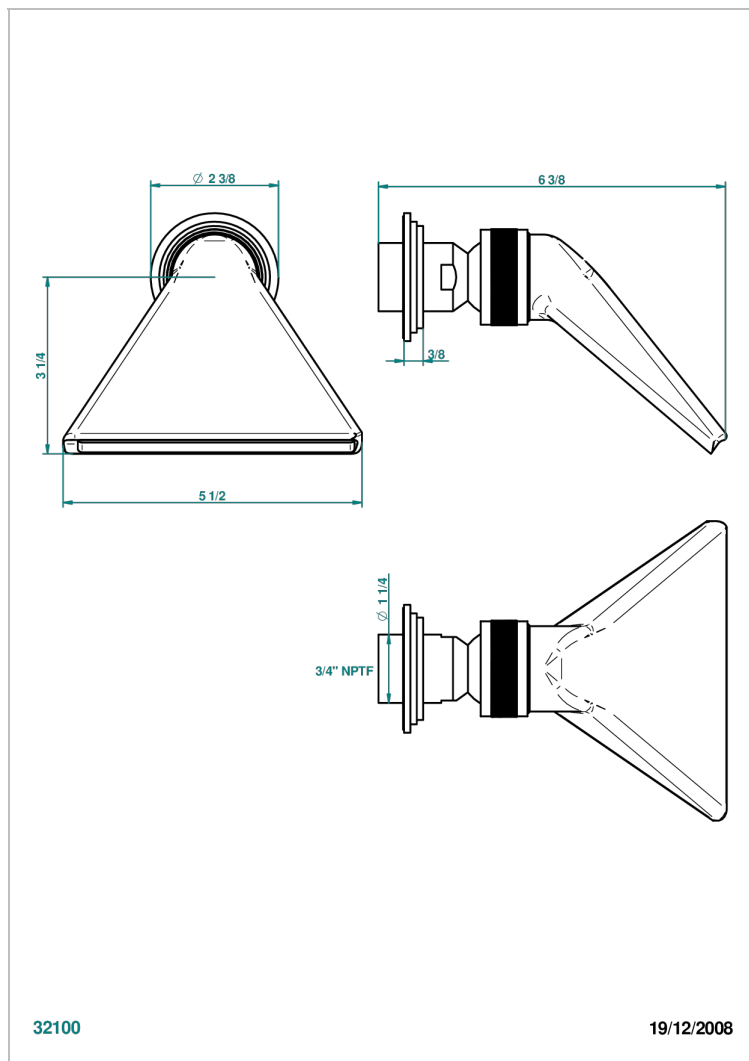

FAUBOURG BLACK PORCELAIN

G2L-3640/US

Shower head, cast deluge with 3/4" connection

THG[®]
PARIS

CHARACTERISTIC

- Faubourg Black Porcelain
- Shower head, cast deluge with 3/4" connection

AVAILABLE FINITIONS

Black ceram - D30
Blush PVD - H62
Brass color PVD - H49
Brown bronze color PVD - F33
Chrome polished - A02
Chrome polished / gold polished - G02