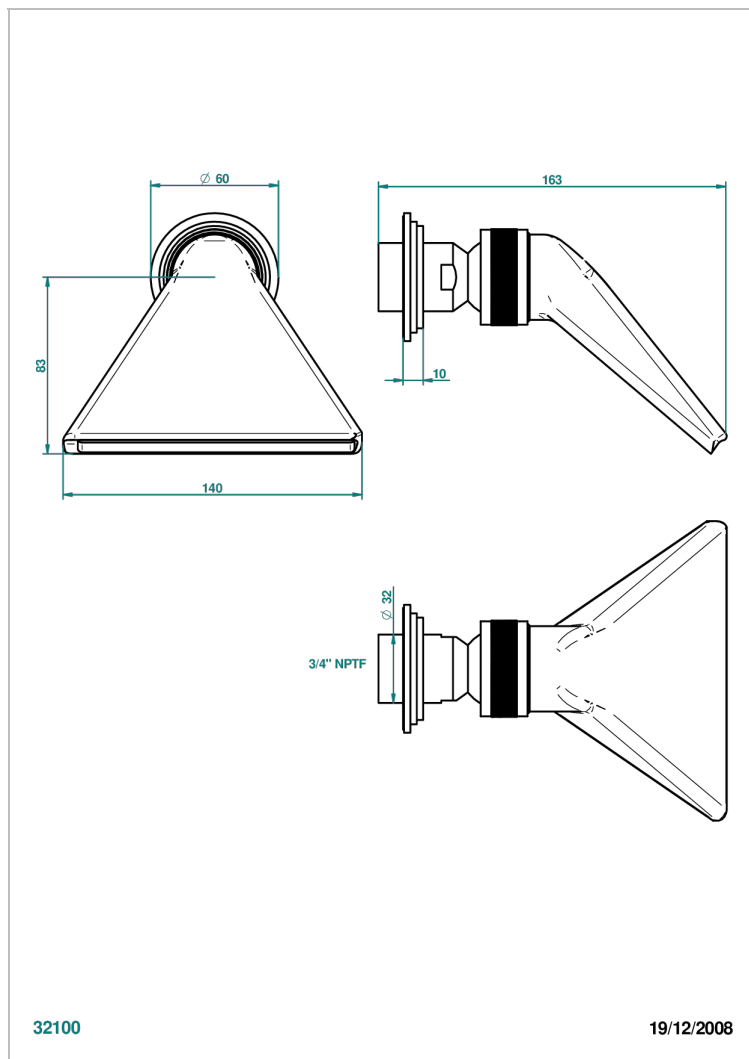

# FAUBOURG PORCELANA BLANCA

G2K-3640/US

Shower head, cast deluge with 3/4" connection

THG<sup>®</sup>  
PARIS

## CARACTERÍSTICAS

- Faubourg porcelana blanca
- Shower head, cast deluge with 3/4" connection