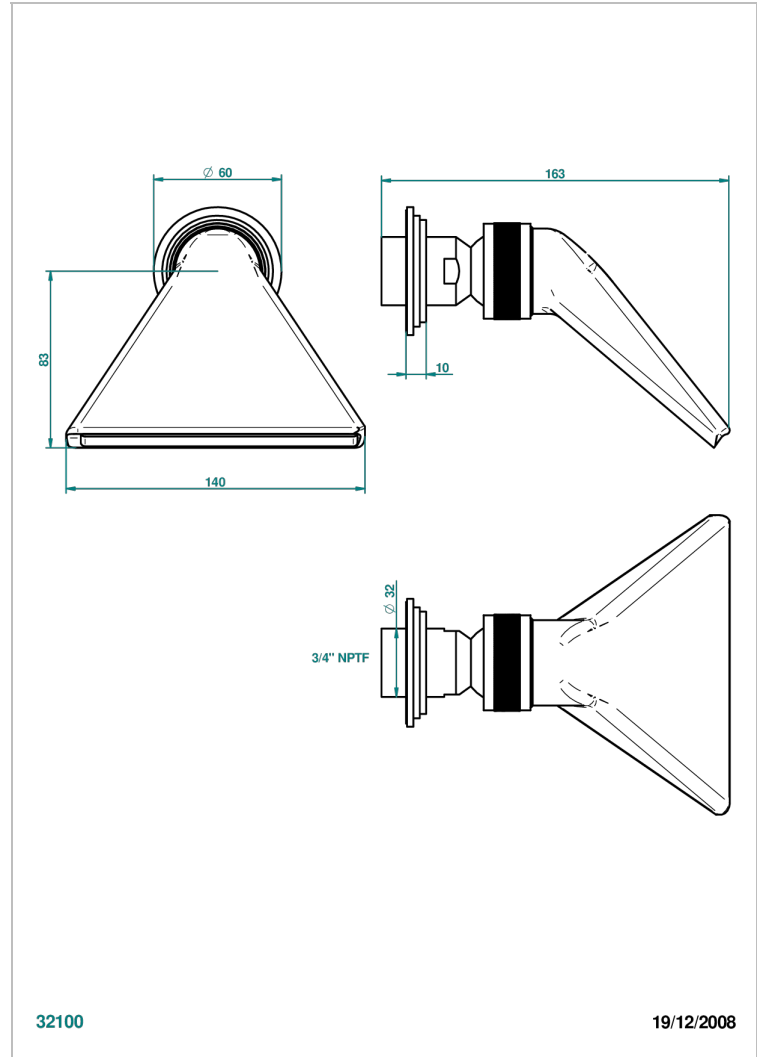

FAUBOURG WHITE PORCELAIN

G2K-3640/US

Shower head, cast deluge with 3/4" connection

THG[®]
PARIS

CHARACTERISTIC

- Faubourg White Porcelain
- Shower head, cast deluge with 3/4" connection

AVAILABLE FINITIONS

Black ceram - D30
Blush PVD - H62
Brass color PVD - H49
Brown bronze color PVD - F33
Chrome polished - A02
Chrome polished / gold polished - G02