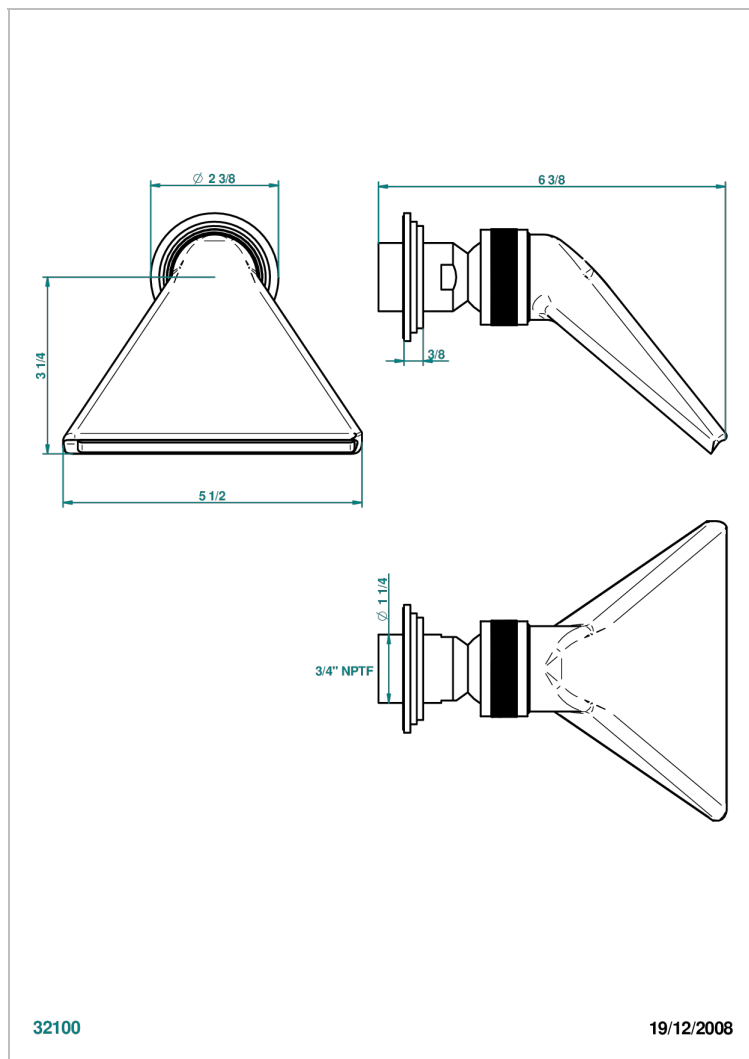

# FAUBOURG PORCELANA BLANCA

G2K-3640/US

Shower head, cast deluge with 3/4" connection

THG<sup>®</sup>  
PARIS

32100

19/12/2008

## CARACTERÍSTICAS

- Faubourg porcelana blanca
- Shower head, cast deluge with 3/4" connection