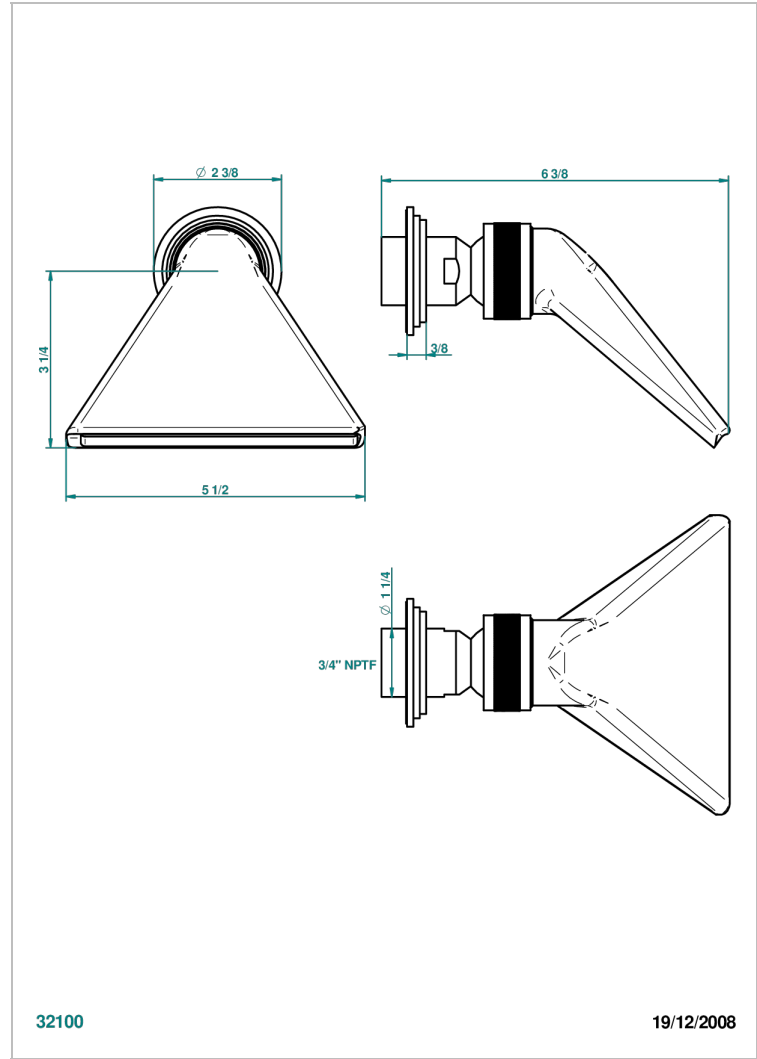

FAUBOURG WHITE PORCELAIN

G2K-3640/US

Shower head, cast deluge with 3/4" connection

THG[®]
PARIS

32100

19/12/2008

CHARACTERISTIC

- Faubourg White Porcelain
- Shower head, cast deluge with 3/4" connection