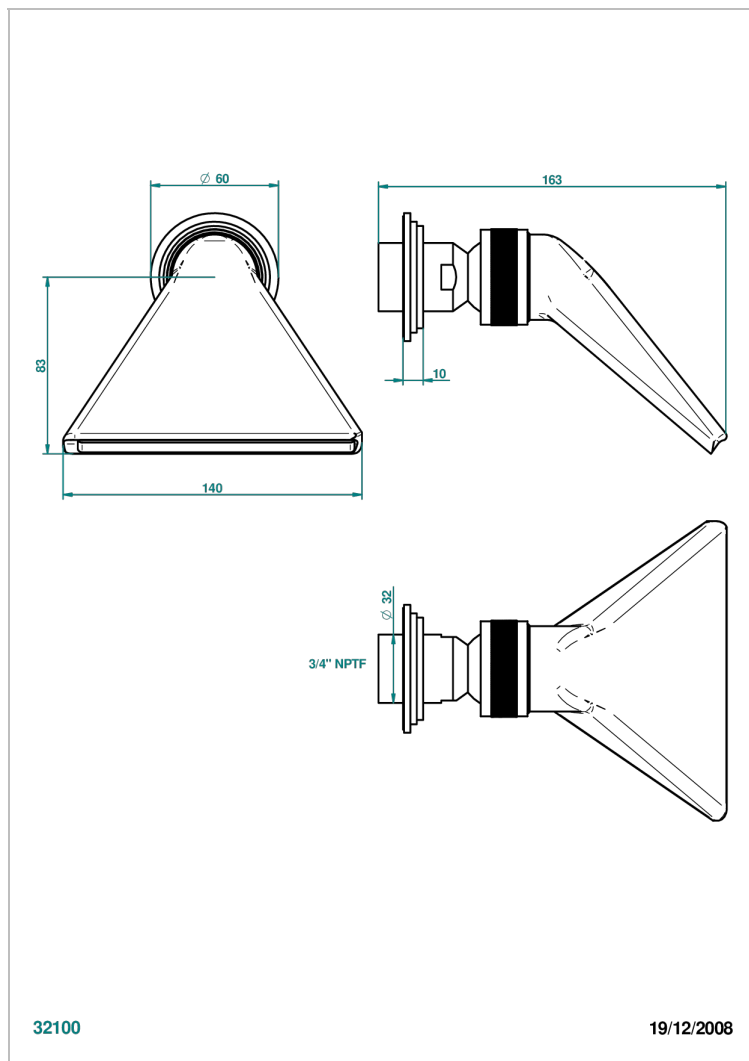

FAUBOURG PORCELANA BLANCA CON MANETAS

THG[®]
PARIS

G2J-3640/US

Shower head, cast deluge with 3/4" connection

CARACTERÍSTICAS

- Faubourg porcelana blanca con manetas
- Shower head, cast deluge with 3/4" connection