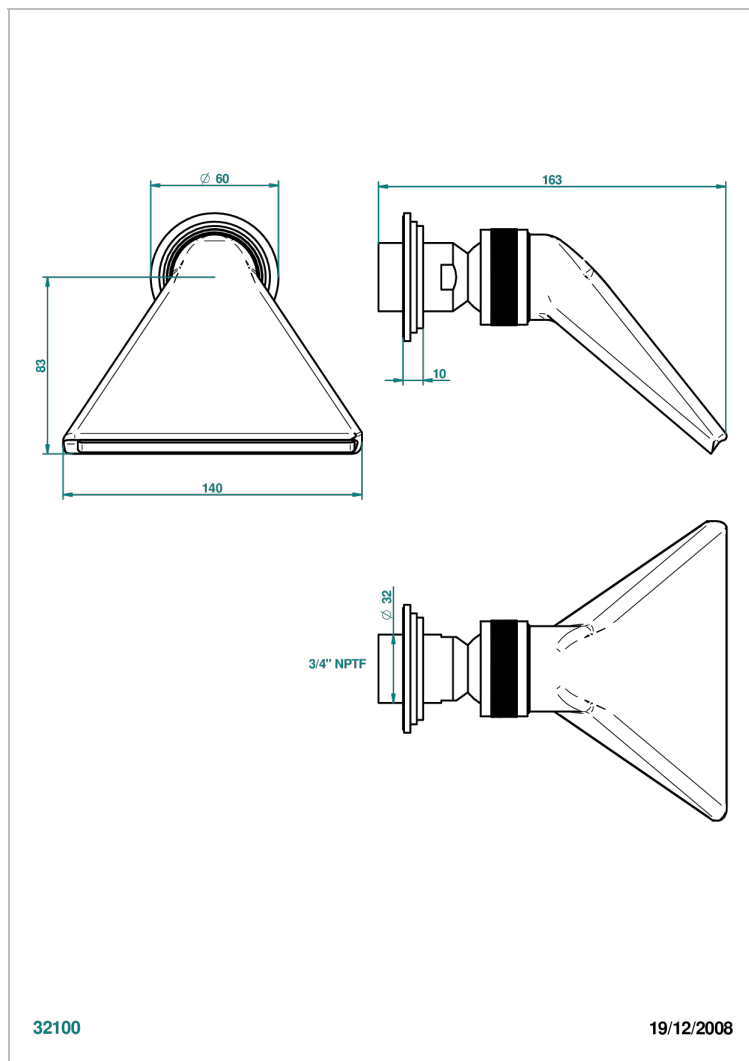

# FAUBOURG WHITE PORCELAIN WITH LEVER HANDLES

G2J-3640/US

Shower head, cast deluge with 3/4" connection

## CHARACTERISTIC

- Faubourg White Porcelain with lever handles
- Shower head, cast deluge with 3/4" connection