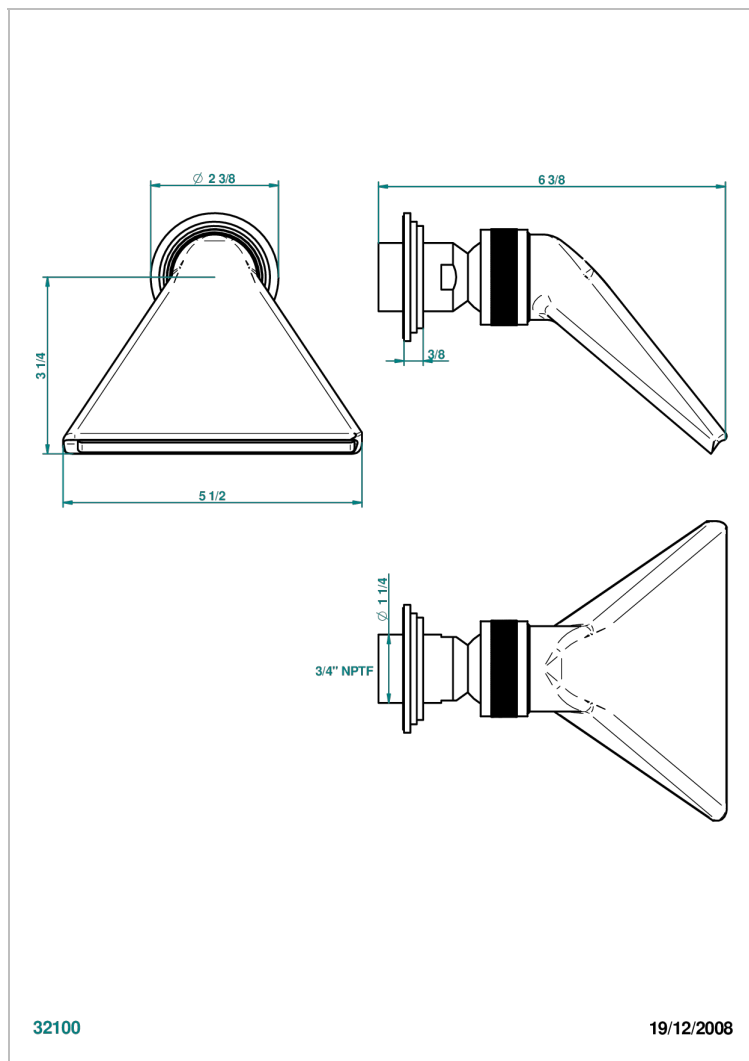

FAUBOURG PORCELANA BLANCA CON MANETAS

THG[®]
PARIS

G2J-3640/US

Shower head, cast deluge with 3/4" connection

CARACTERÍSTICAS

- Faubourg porcelana blanca con manetas
- Shower head, cast deluge with 3/4" connection