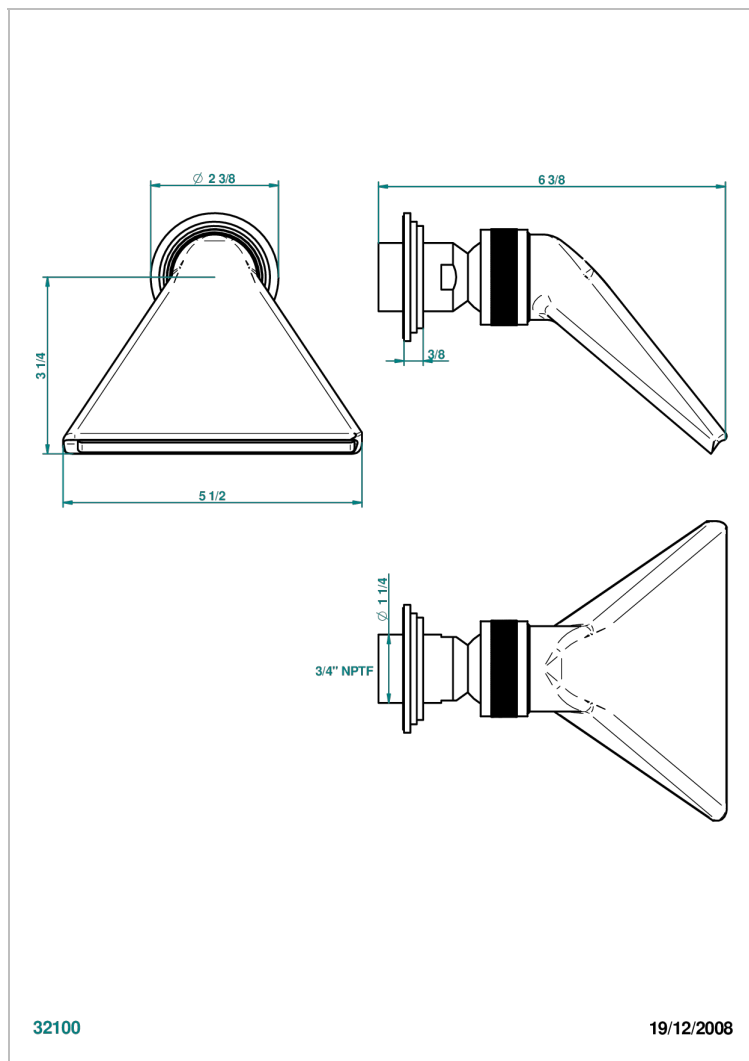

# FAUBOURG WHITE PORCELAIN WITH LEVER HANDLES

G2J-3640/US

Shower head, cast deluge with 3/4" connection

32100

19/12/2008

## CHARACTERISTIC

- Faubourg White Porcelain with lever handles
- Shower head, cast deluge with 3/4" connection