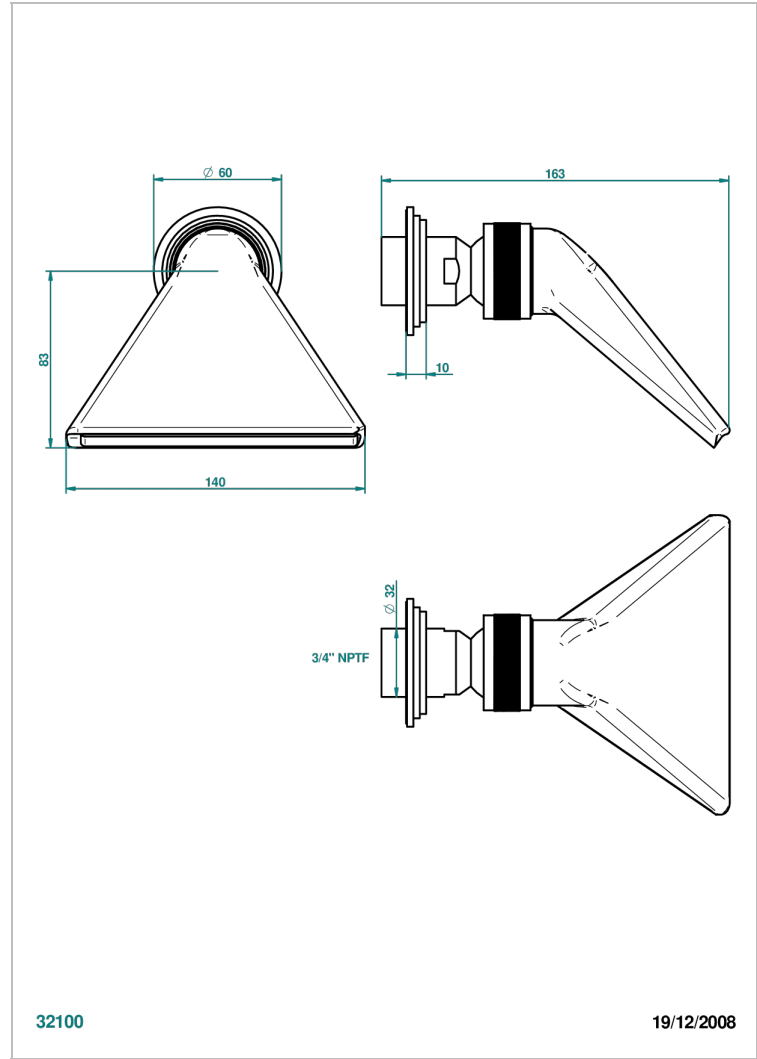

LE 9 HOWLITE

G2H-3640/US

Shower head, cast deluge with 3/4" connection

THG[®]
PARIS

CARACTERÍSTICAS

- Le 9 Howlite
- Shower head, cast deluge with 3/4" connection

ACABADOS DISPONIBLES

Cerámica negra mate - D30
Cromo - A02
Cromo / dorado - G02
Cromo mate - C02
Dorado - F01
Dorado mate - F07