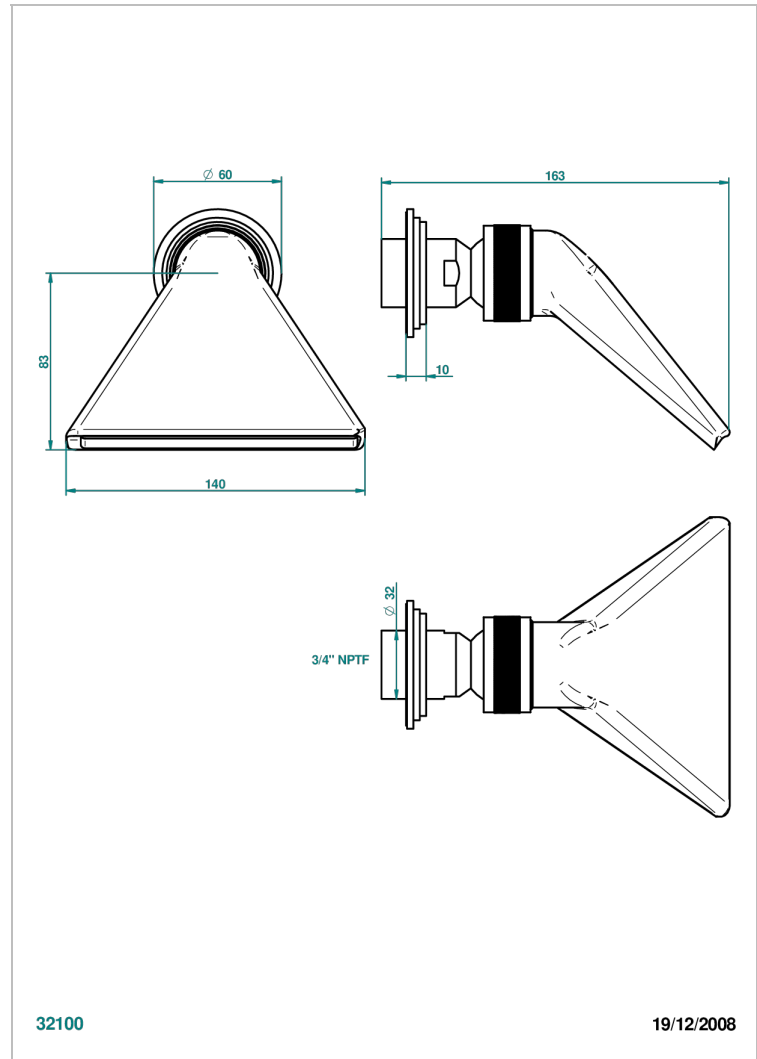

# LE 9 HOWLITE

G2H-3640/US

Shower head, cast deluge with 3/4" connection

THG<sup>®</sup>  
PARIS

## CHARACTERISTIC

- Le 9 Howlite
- Shower head, cast deluge with 3/4" connection