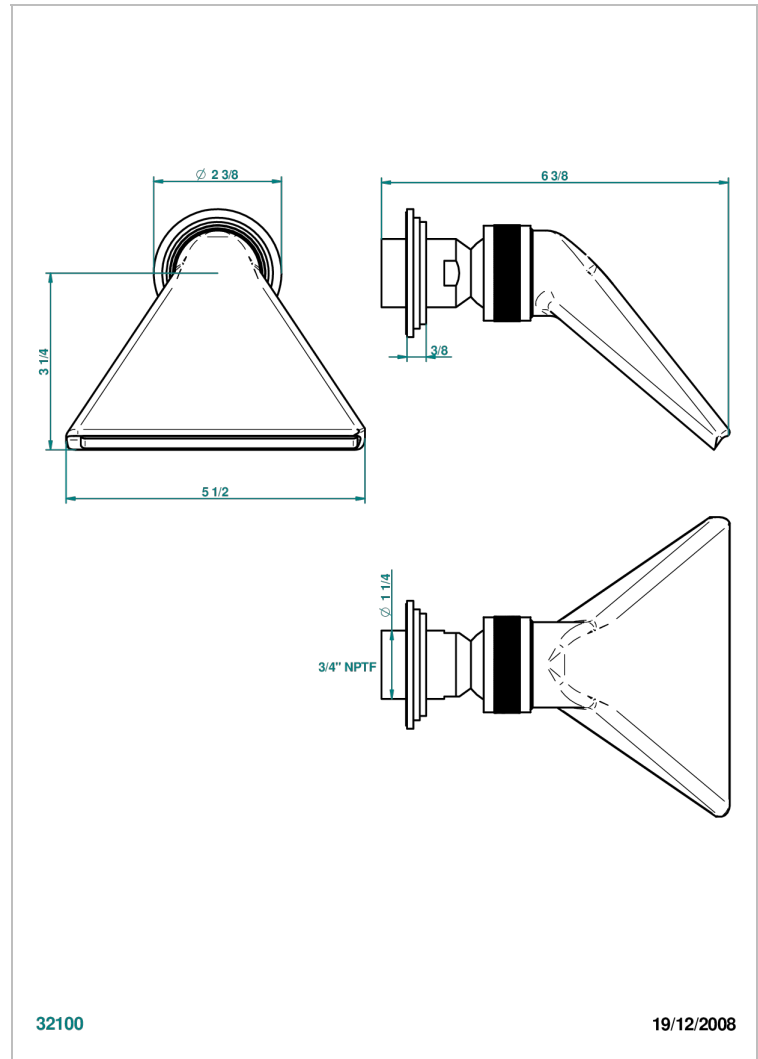

LE 9 HOWLITE

G2H-3640/US

Shower head, cast deluge with 3/4" connection

THG
PARIS

CARACTERÍSTICAS

- Le 9 Howlite
- Shower head, cast deluge with 3/4" connection

ACABADOS DISPONIBLES

Cerámica negra mate - D30
Cromo - A02
Cromo / dorado - G02
Cromo mate - C02
Dorado - F01
Dorado mate - F07