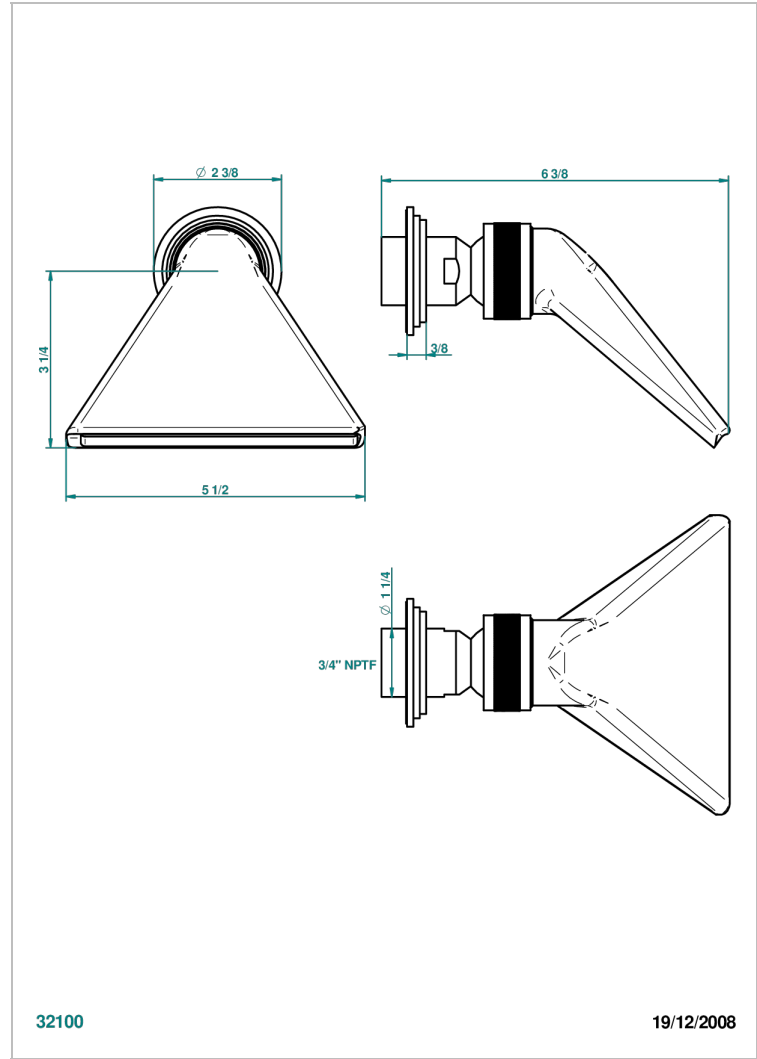

LE 9 HOWLITE

G2H-3640/US

Shower head, cast deluge with 3/4" connection

32100

19/12/2008

CHARACTERISTIC

- Le 9 Howlite
- Shower head, cast deluge with 3/4" connection

AVAILABLE FINITIONS