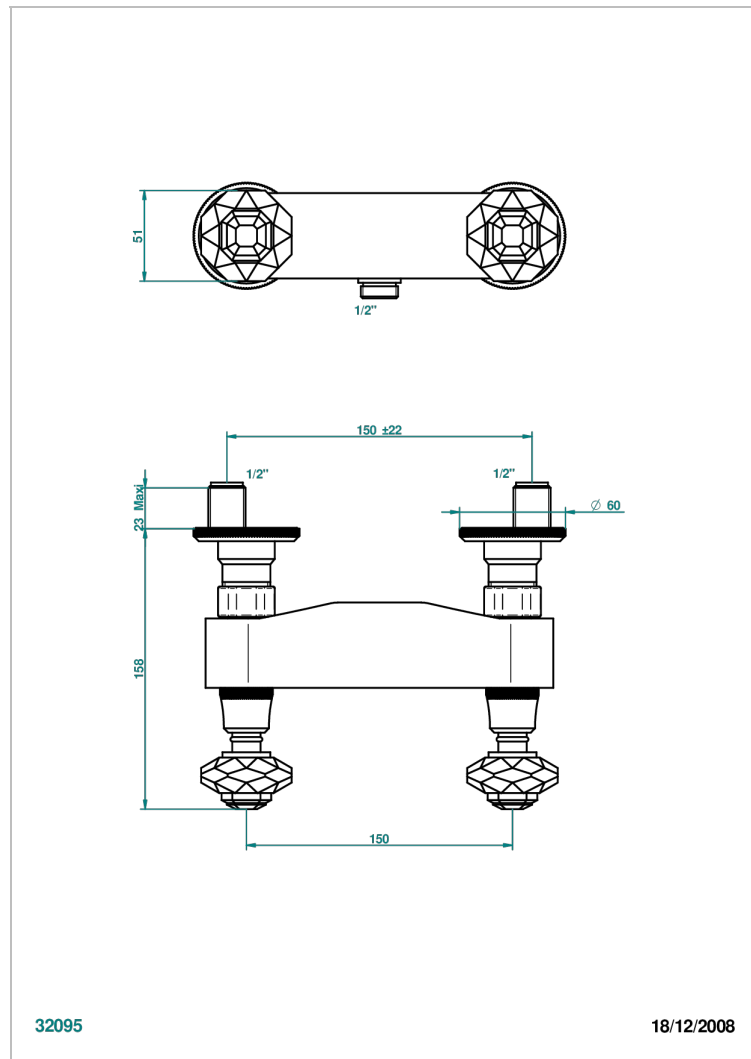

A59-64

Wall mounted shower mixer 1/2" - 150 mm centres - no hose

CHARACTERISTIC

- ACS : 17ACCLY652
- NF : NF EN 200 - IA - Chrome

STANDARDS

AVAILABLE FINITIONS

Antique nickel - H28
Black ceram - D30
Blush PVD - H62
Brass color PVD - H49
Brown bronze color PVD - F33
Gold color PVD - H52