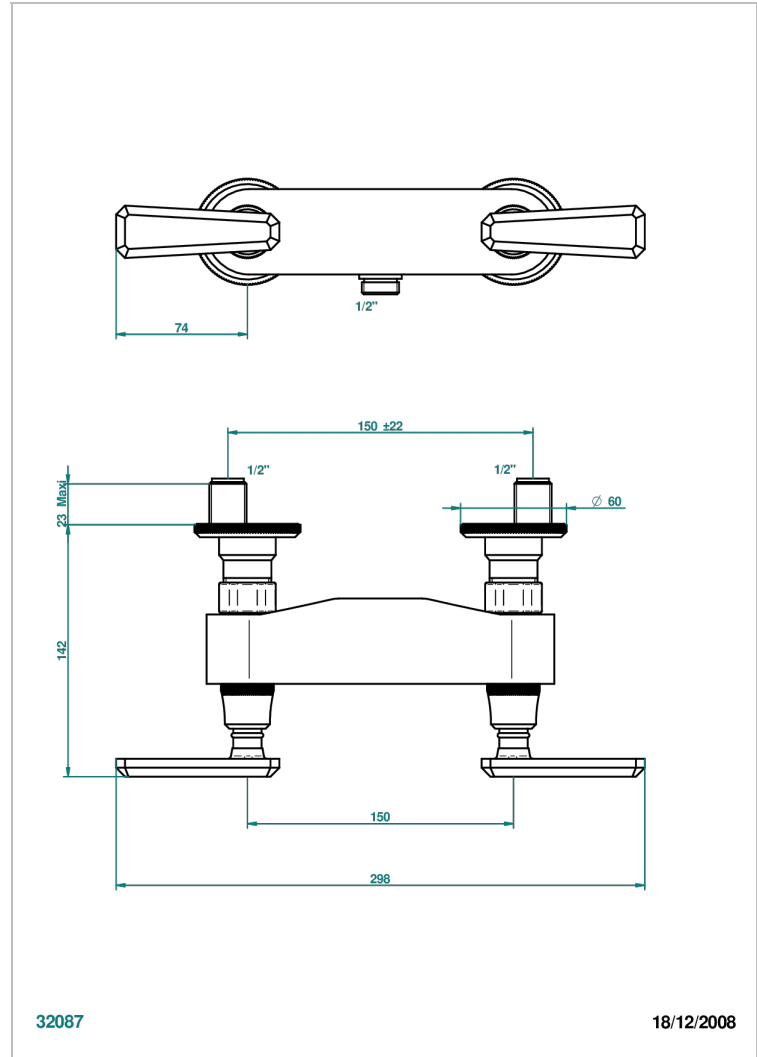

# TRADITION WITH LEVER

A58-64

Wall mounted shower mixer 1/2" - 150 mm centres - no hose

THG<sup>®</sup>  
PARIS

## CHARACTERISTIC

- ACS : 17ACCLY652
- NF : NF EN 200 - IA - Chrome