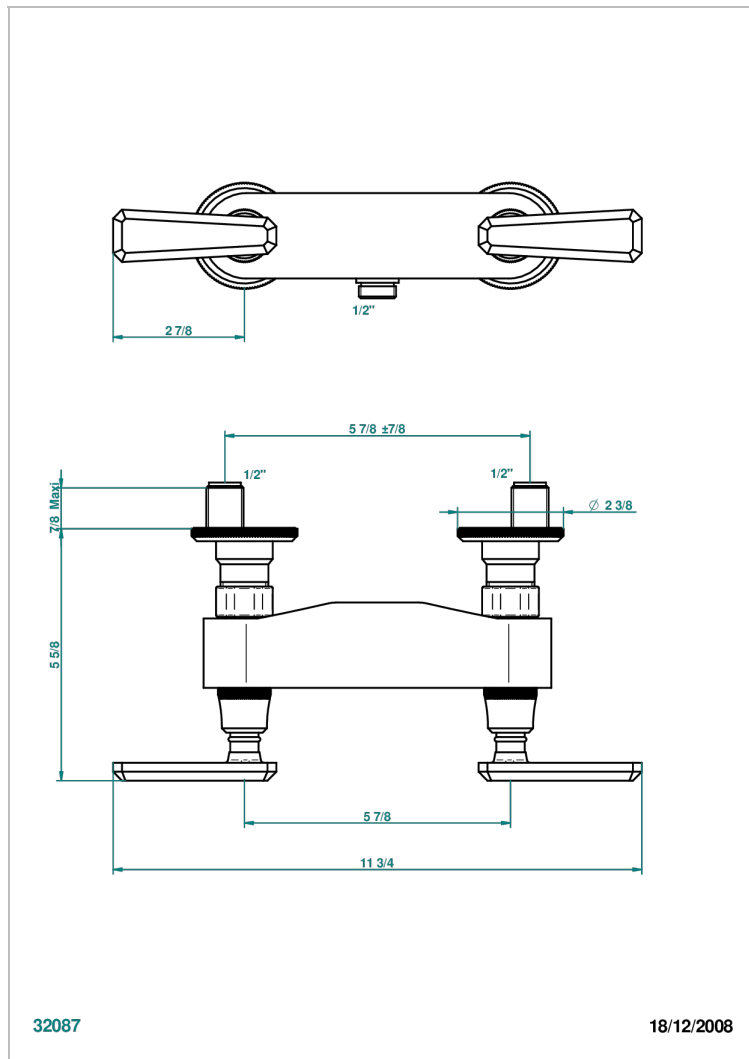

TRADITION WITH LEVER

A58-64

Wall mounted shower mixer 1/2" - 150 mm centres - no hose

CHARACTERISTIC

- ACS : 17ACCLY652
- NF : NF EN 200 - IA - Chrome

STANDARDS

AVAILABLE FINITIONS

Antique nickel - H28
Black ceram - D30
Blush PVD - H62
Brass color PVD - H49
Brown bronze color PVD - F33
Gold color PVD - H52