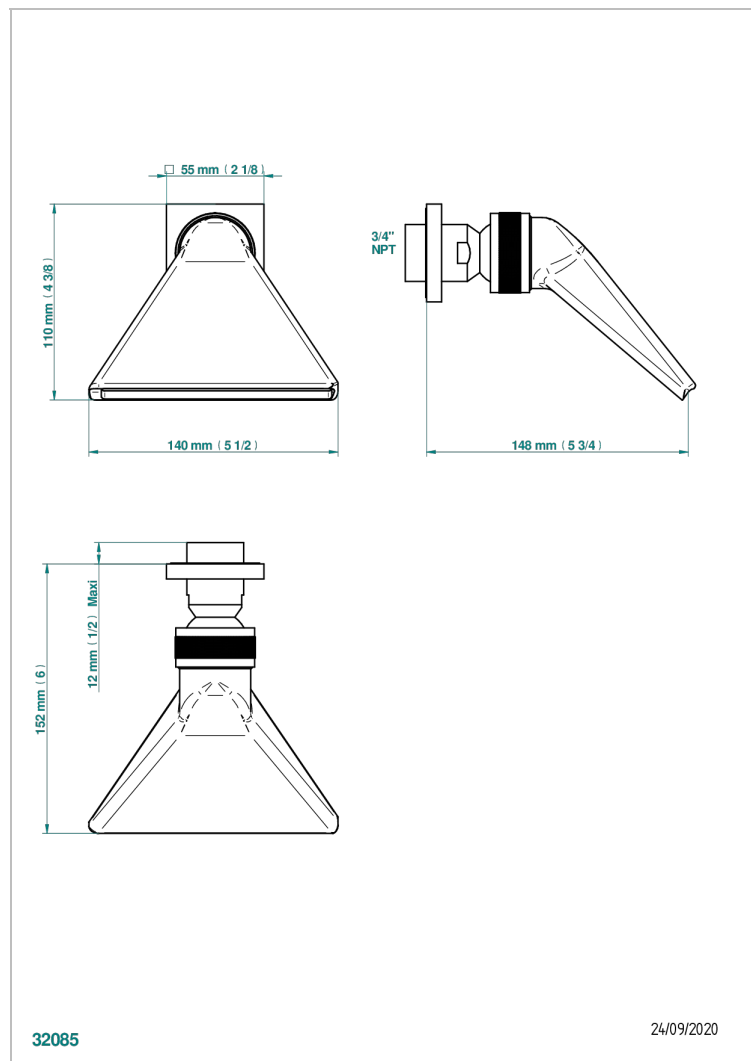

# BELUGA WITH LEVER HANDLES

G1U-3640/US

Shower head, cast deluge with 3/4" connection

## CHARACTERISTIC

- Beluga with lever handles
- Shower head, cast deluge with 3/4" connection