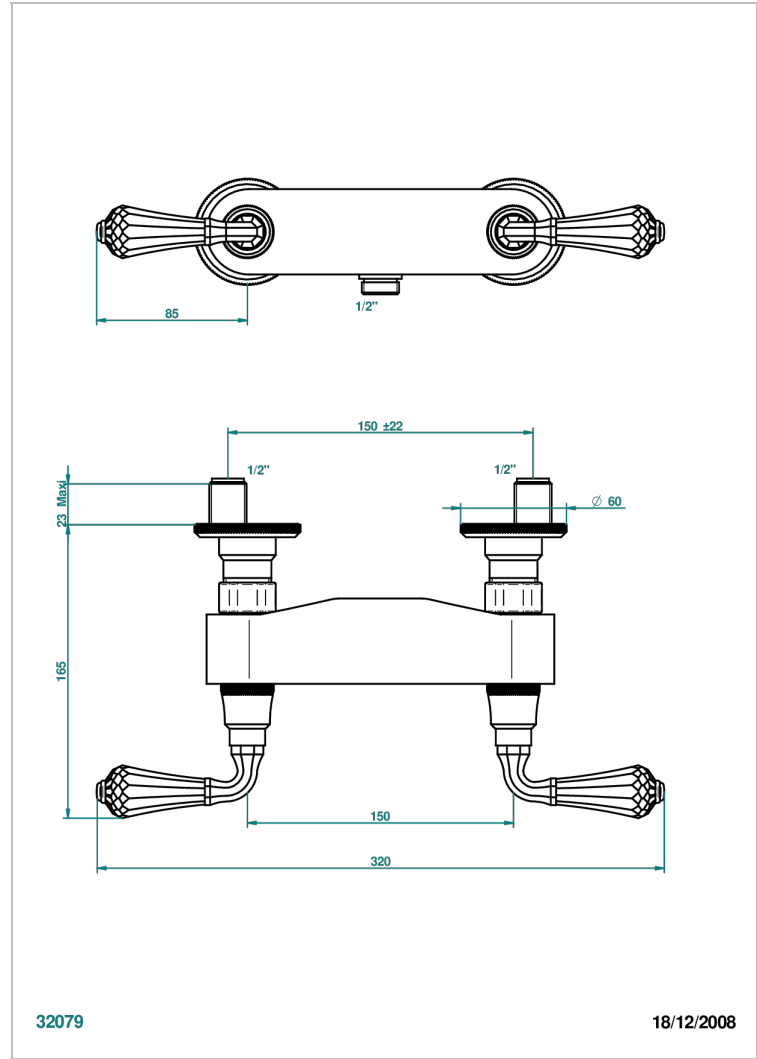

ART DECO CRYSTAL

A56-64

Wall mounted shower mixer 1/2" - 150 mm centres - no hose

CHARACTERISTIC

- ACS : 17ACCLY652
- NF : NF EN 200 - IA - Chrome

STANDARDS

AVAILABLE FINITIONS

Antique nickel - H28
Black ceram - D30
Blush PVD - H62
Brass color PVD - H49
Brown bronze color PVD - F33
Gold color PVD - H52